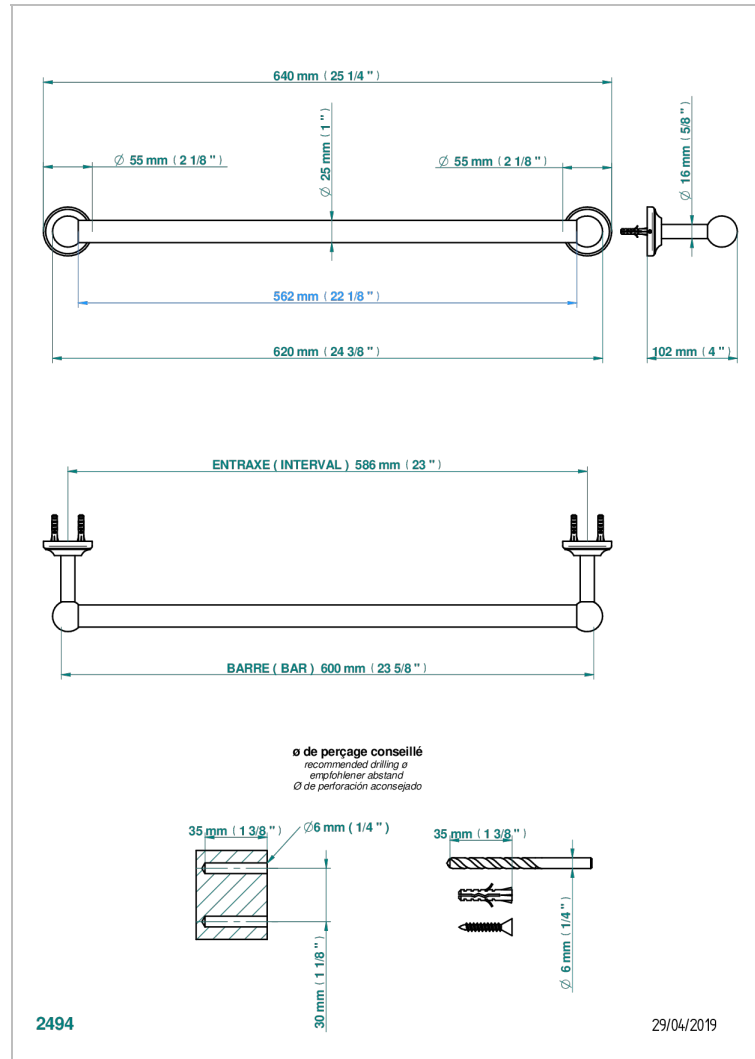

BROADWAY WITH WHITE PORCELAIN LEVER HANDLES

A04-526/60

Towel bar, 24" long

CHARACTERISTIC

- Broadway with white porcelain lever handles
- Towel bar, 24" long

AVAILABLE FINITIONS

Black ceram - D30
Blush PVD - H62
Brass color PVD - H49
Brown bronze color PVD - F33
Chrome polished - A02
Chrome polished / gold polished - G02