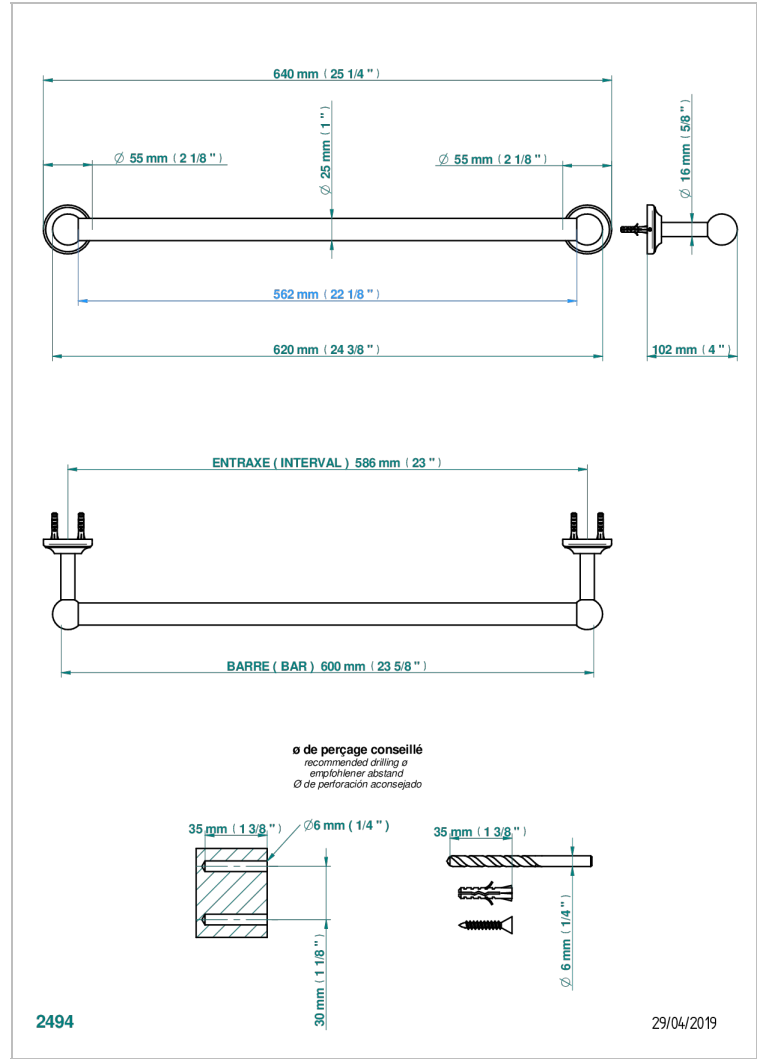

# BROADWAY WITH LEVER

A04-526/60

Bath towel holder, length: 600 mm

## CHARACTERISTIC

- Broadway with Lever
- Bath towel holder, length: 600 mm