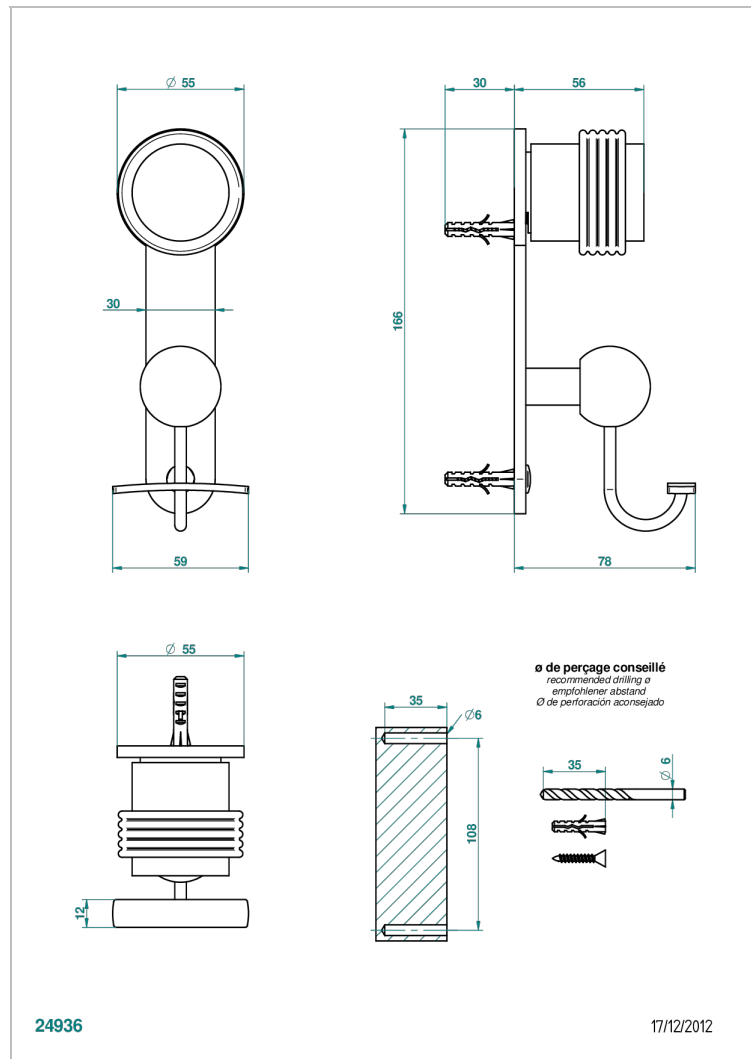

DIPLOMATE GROOVED RINGS

U4B-510

Robe hook

CHARACTERISTIC

- Diplomat Grooved rings
- Robe hook

AVAILABLE FINITIONS

Black ceram - D30
Blush PVD - H62
Brass color PVD - H49
Brown bronze color PVD - F33
Chrome polished - A02
Chrome polished / gold polished - G02

Copper antique matt, coated - H07
Gold color PVD - H52
Gold mat - F07
Gold polished - F01
Graphite PVD - H64
Light coated bronze - D01

Matt Umber PVD - H67
Matt blush PVD - H60
Matt brass color PVD - H50
Matt brown bronze color PVD - F34
Matt chrome (American satin) - C02
Matt gold color PVD - H53

Matt graphite PVD - H65
Matt nickel (American satin) - C01
Matt nickel color PVD - H56
Nickel antique / Sovereign - H28
Nickel color PVD - H55
Nickel polished - B01

Soft gold - F30
Soft matt gold - F31
Umber PVD - H66