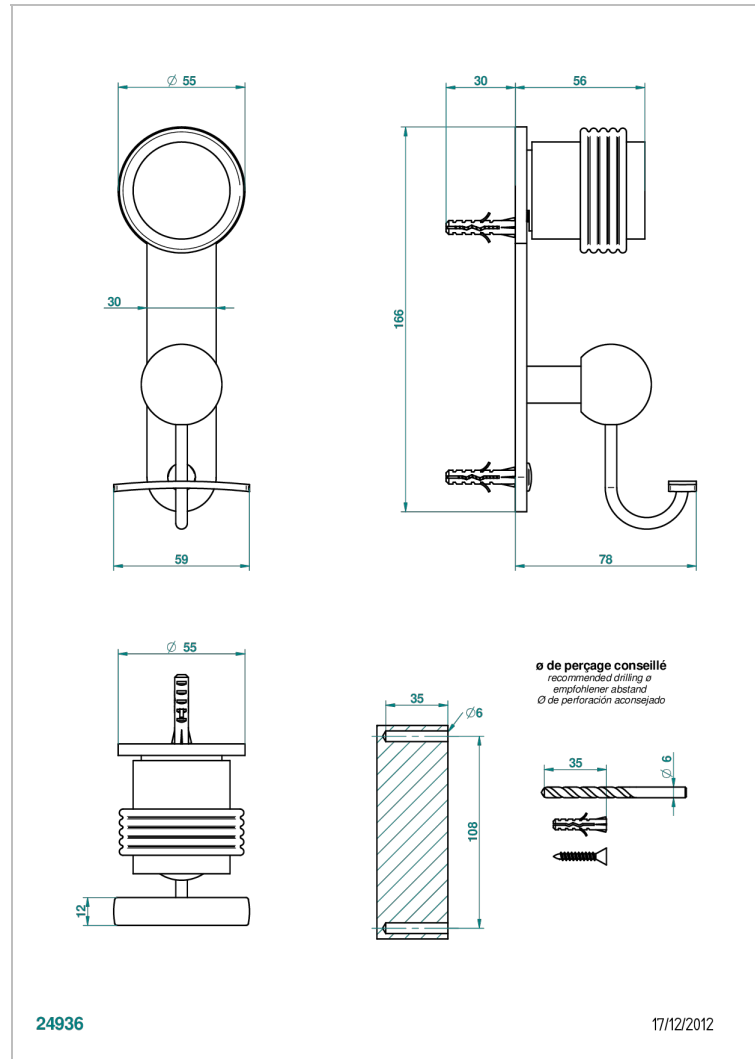

DIPLOMATE GROOVED RINGS

U4B-510

Robe hook

CHARACTERISTIC

- Diplomate Grooved rings
- Robe hook

AVAILABLE FINITIONS

Antique nickel - H28
Black ceram - D30
Blush PVD - H62
Brass color PVD - H49
Brown bronze color PVD - F33
Gold color PVD - H52

Nickel color PVD - H55
Polished chrome (color finish) - A02
Polished chrome / Polished gold (color finish) - G02
Polished gold (color finish) - F01
Polished nickel - B01
Soft gold - F30

Soft matt gold - F31
Umber PVD - H66
Varnished matt antique red copper (color finish) - H07