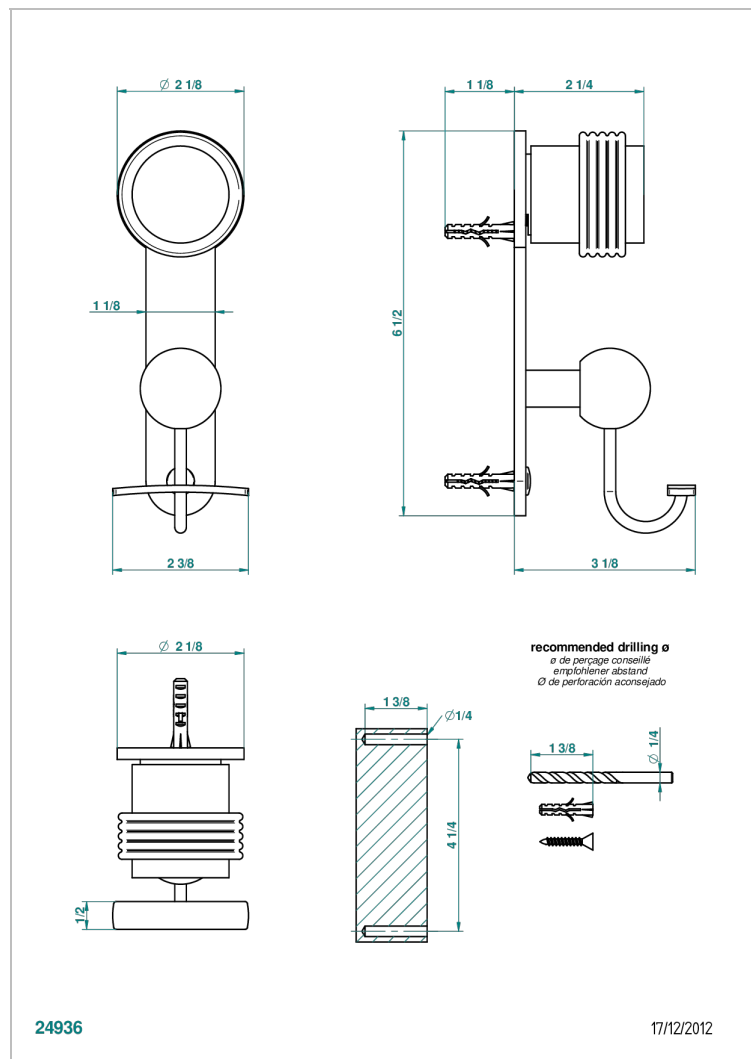

DIPLOMATE GROOVED RINGS

U4B-510

Robe hook

CHARACTERISTIC

- Diplomate Grooved rings
- Robe hook

AVAILABLE FINITIONS

Antique nickel - H28
 Black ceram - D30
 Blush PVD - H62
 Brass color PVD - H49
 Brown bronze color PVD - F33
 Gold color PVD - H52

Nickel color PVD - H55
 Polished chrome (color finish) - A02
 Polished chrome / Polished gold (color finish) - G02
 Polished gold (color finish) - F01
 Polished nickel - B01
 Soft gold - F30

Soft matt gold - F31
 Umber PVD - H66
 Varnished matt antique red copper (color finish) - H07