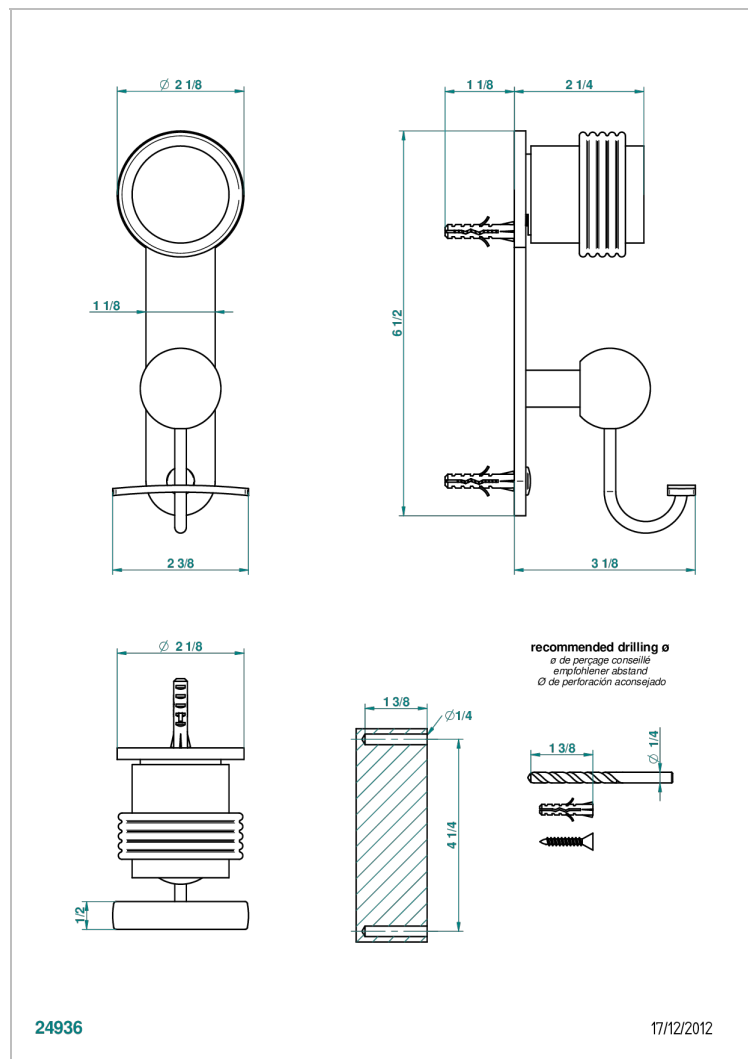

# DIPLOMATE GROOVED RINGS

U4B-510

Robe hook