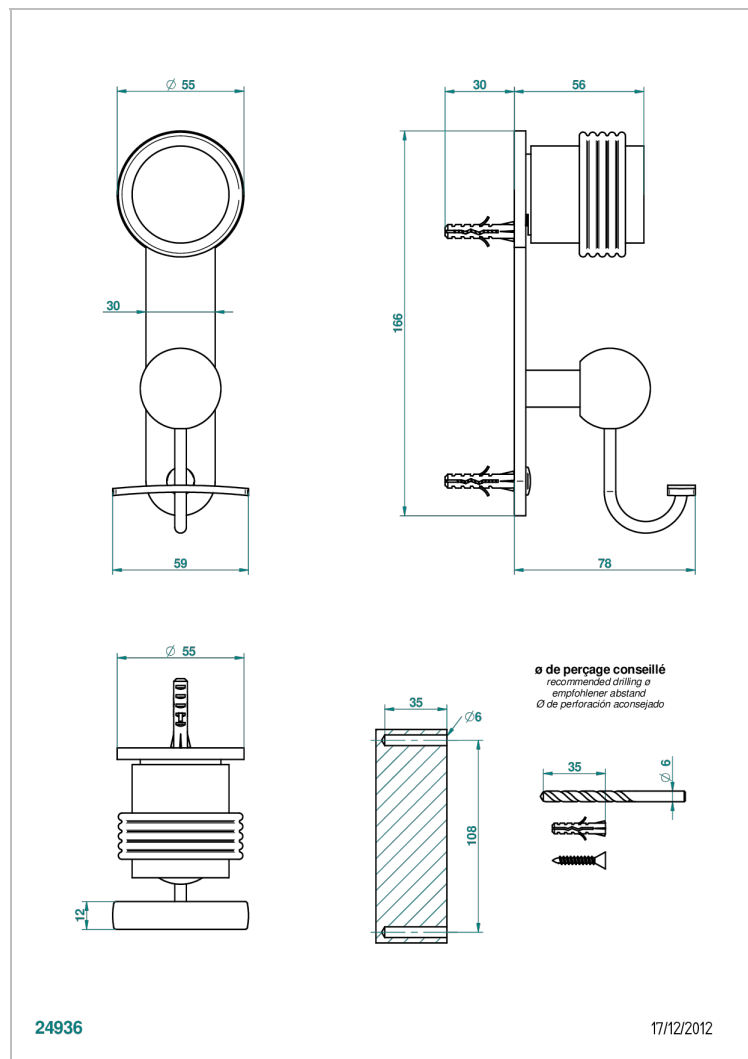

DIPLOMATE GROOVED RINGS

U4B-510

Robe hook

CHARACTERISTIC

- Diplomate Grooved rings
- Robe hook

AVAILABLE FINITIONS

Antique nickel - H28
Black ceram - D30
Blush PVD - H62
Brass color PVD - H49
Brown bronze color PVD - F33
Gold color PVD - H52

Nickel color PVD - H55
Polished chrome (color finish) - A02
Polished chrome / Polished gold (color finish) - G02
Polished gold (color finish) - F01
Polished nickel - B01
Soft gold - F30

Soft matt gold - F31
Umber PVD - H66
Varnished matt antique red copper (color finish) - H07