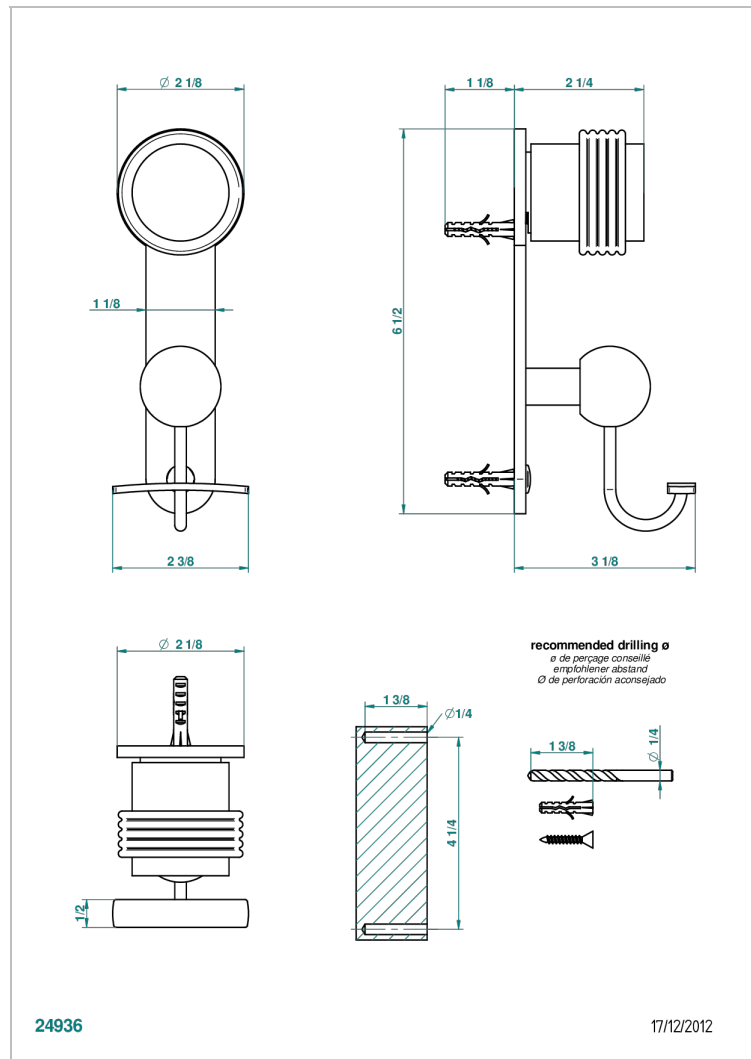

DIPLOMATE GROOVED RINGS

U4B-510

Robe hook

CHARACTERISTIC

- Diplomate Grooved rings
- Robe hook

AVAILABLE FINITIONS

Antique nickel - H28
 Black ceram - D30
 Blush PVD - H62
 Brass color PVD - H49
 Brown bronze color PVD - F33
 Gold color PVD - H52

Nickel color PVD - H55
 Polished chrome (color finish) - A02
 Polished chrome / Polished gold (color finish) - G02
 Polished gold (color finish) - F01
 Polished nickel - B01
 Soft gold - F30

Soft matt gold - F31
 Umber PVD - H66
 Varnished matt antique red copper (color finish) - H07