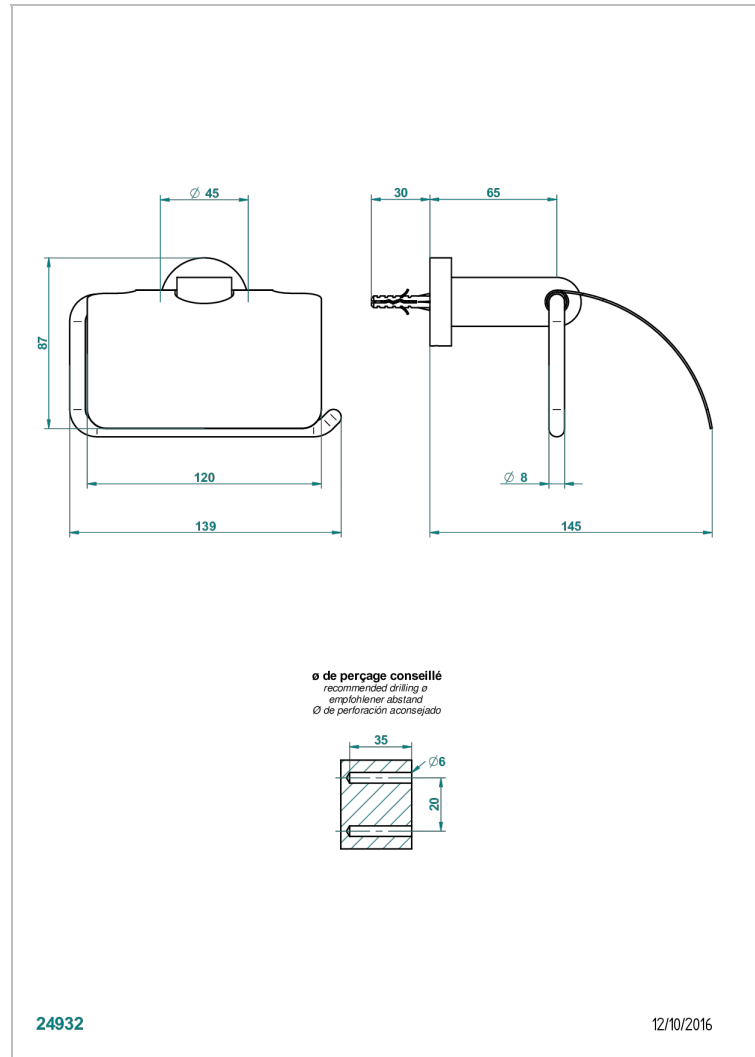

BELUGA WITH LEVER HANDLES

G1U-538AC

Toilet paper holder, single mount with cover

THG[®]
PARIS

CHARACTERISTIC

- Beluga with lever handles
- Toilet paper holder, single mount with cover

AVAILABLE FINITIONS

Black ceram - D30
Blush PVD - H62
Brass color PVD - H49
Brown bronze color PVD - F33
Chrome polished - A02
Chrome polished / gold polished - G02