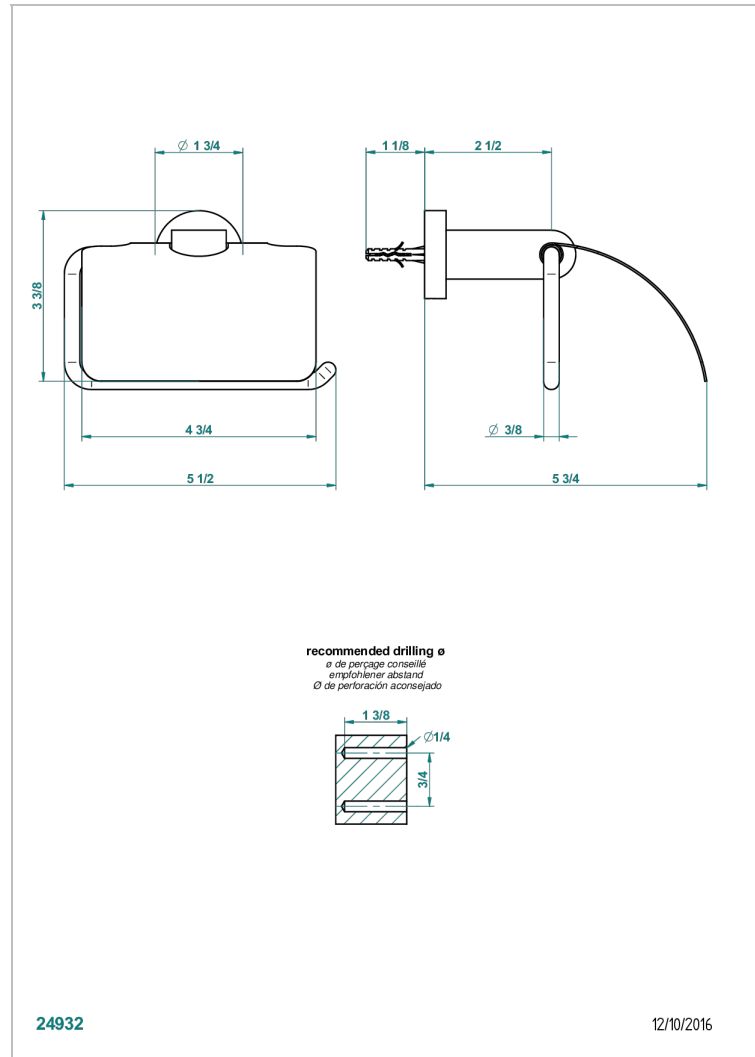

# BELUGA WITH LEVER HANDLES

G1U-538AC

Toilet paper holder, single mount with cover

## CHARACTERISTIC

- Beluga with lever handles
- Toilet paper holder, single mount with cover