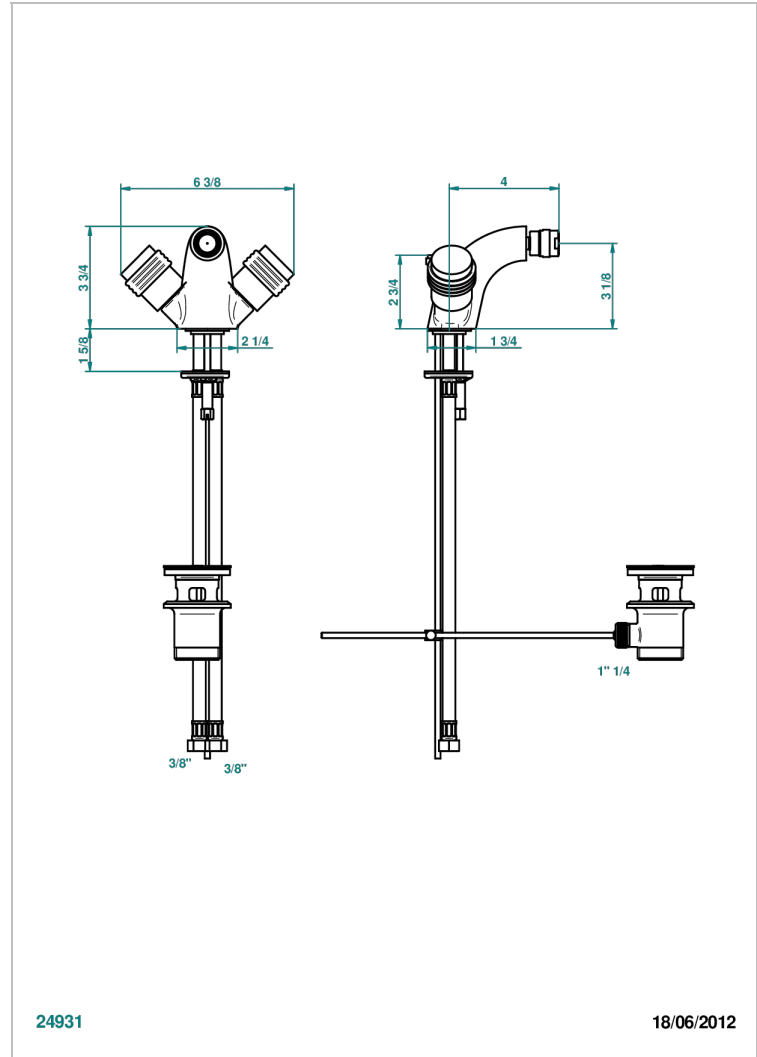

# DIPLOMATE GROOVED RINGS

U4B-3202

1-hole bidet mixer with swivel jet handshower with waste

THG<sup>®</sup>  
PARIS

## CHARACTERISTIC

- ACS : 17ACCLY613
- NF : NF EN 200 - IA - Chrome