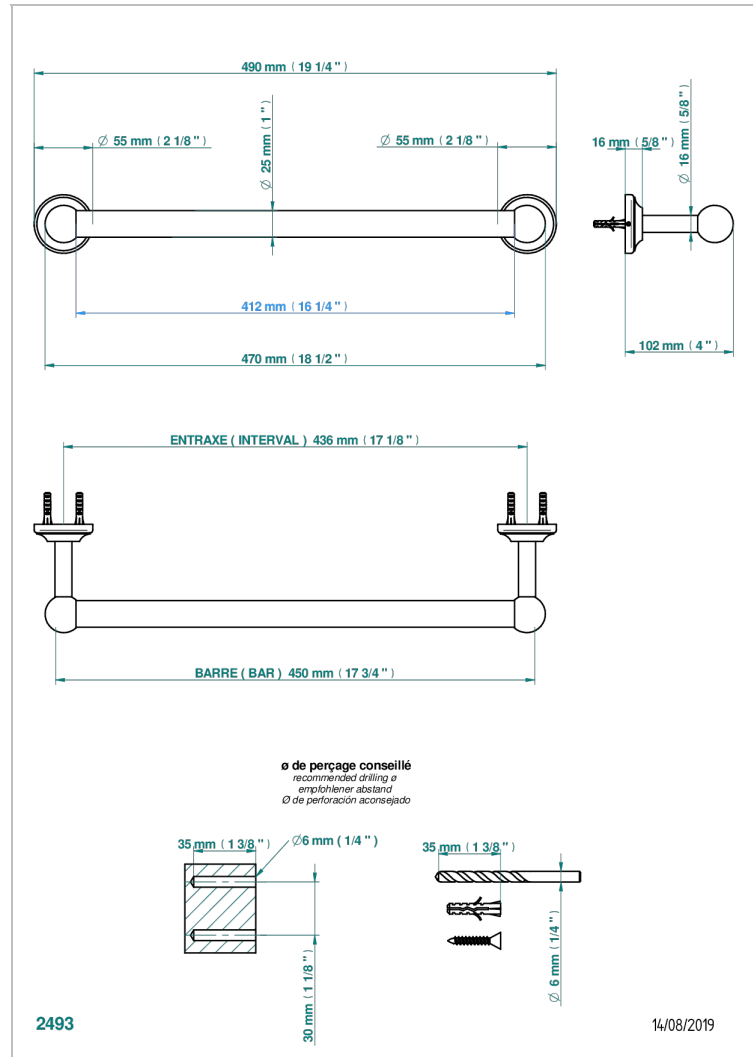

CHARLESTON

G29-526/45

Bath towel holder, length: 450 mm

CHARACTERISTIC

- Charleston
- Bath towel holder, length: 450 mm

AVAILABLE FINITIONS

Antique nickel - H28
Black ceram - D30
Blush PVD - H62
Brass color PVD - H49
Brown bronze color PVD - F33
Gold color PVD - H52