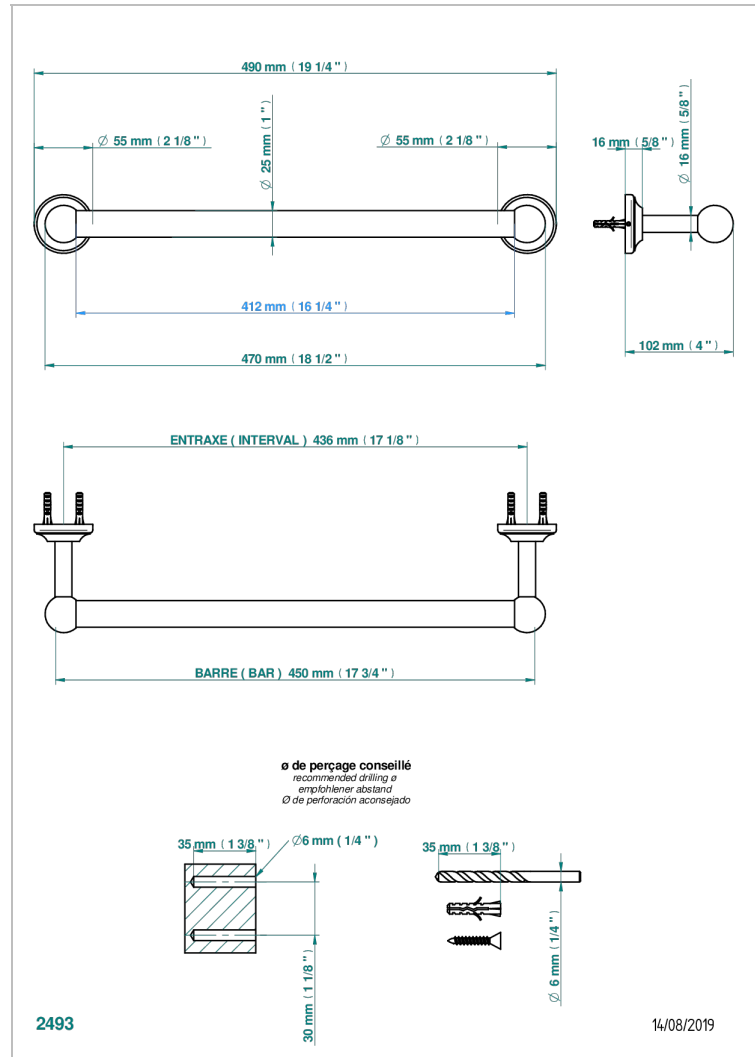

CHARLESTON

G29-526/45

Bath towel holder, length: 450 mm

CHARACTERISTIC

- Charleston
- Bath towel holder, length: 450 mm

AVAILABLE FINITIONS

Antique nickel - H28
Black ceram - D30
Blush PVD - H62
Brass color PVD - H49
Brown bronze color PVD - F33
Gold color PVD - H52