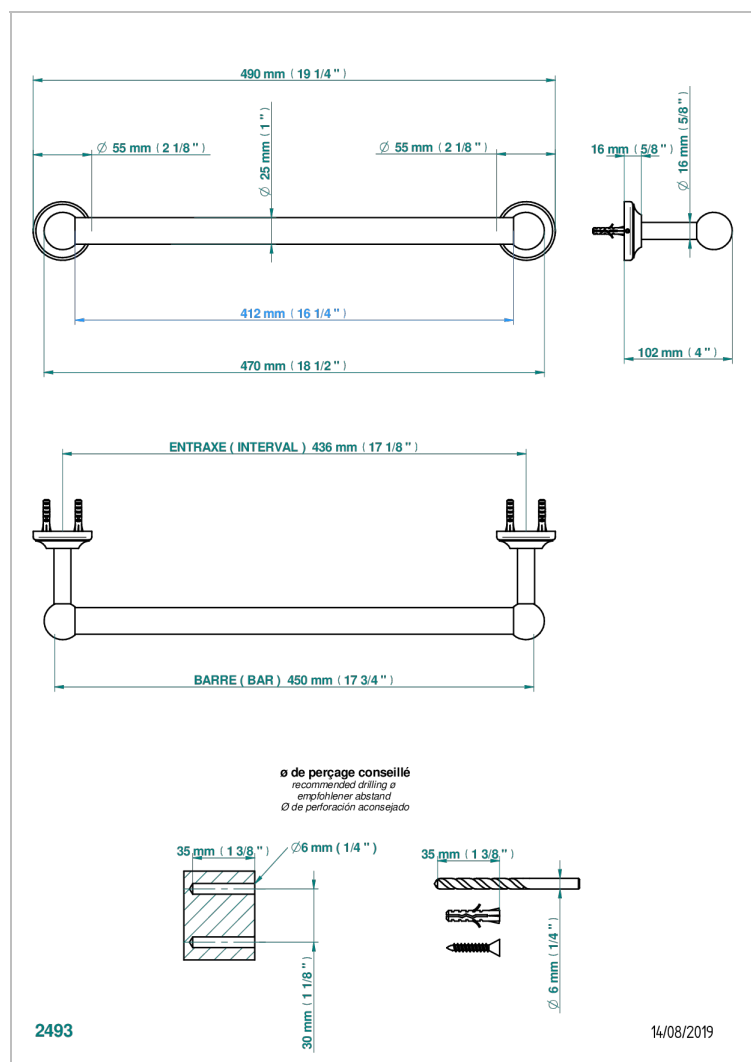

# BROADWAY WITH WHITE PORCELAIN LEVER HANDLES

A04-526/45

Towel bar, 18" long

## CHARACTERISTIC

- Broadway with white porcelain lever handles
- Towel bar, 18" long