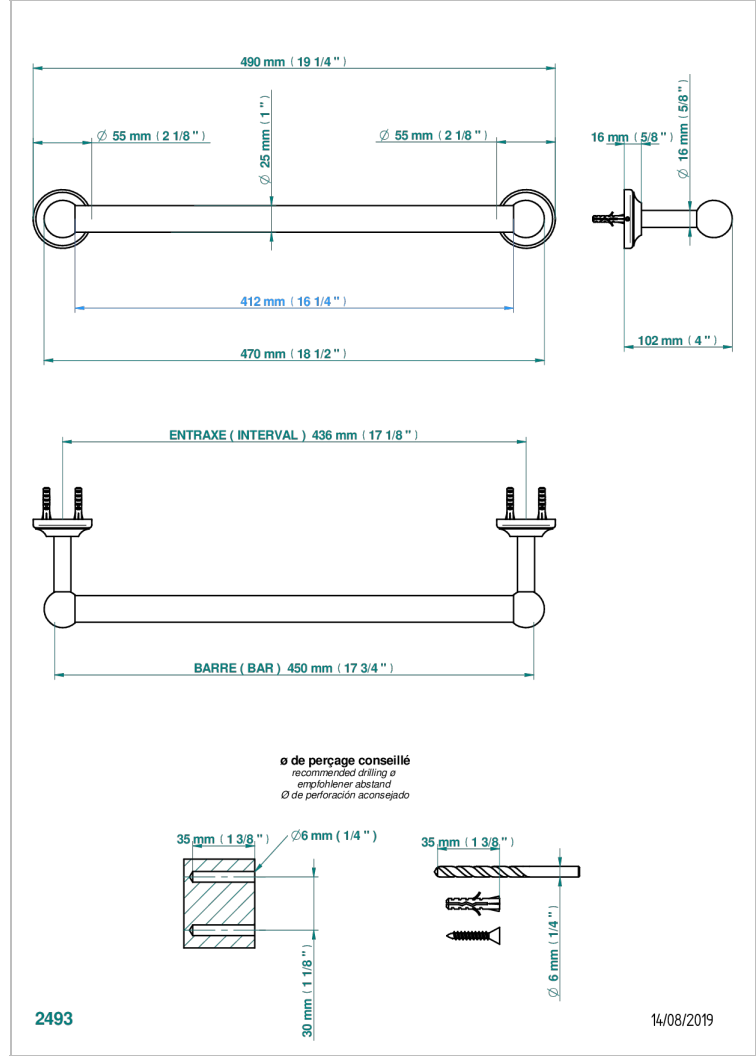

BROADWAY WITH LEVER

A04-526/45

Bath towel holder, length: 450 mm

CHARACTERISTIC

- Broadway with Lever
- Bath towel holder, length: 450 mm

AVAILABLE FINITIONS

Antique nickel - H28
Black ceram - D30
Blush PVD - H62
Brass color PVD - H49
Brown bronze color PVD - F33
Gold color PVD - H52