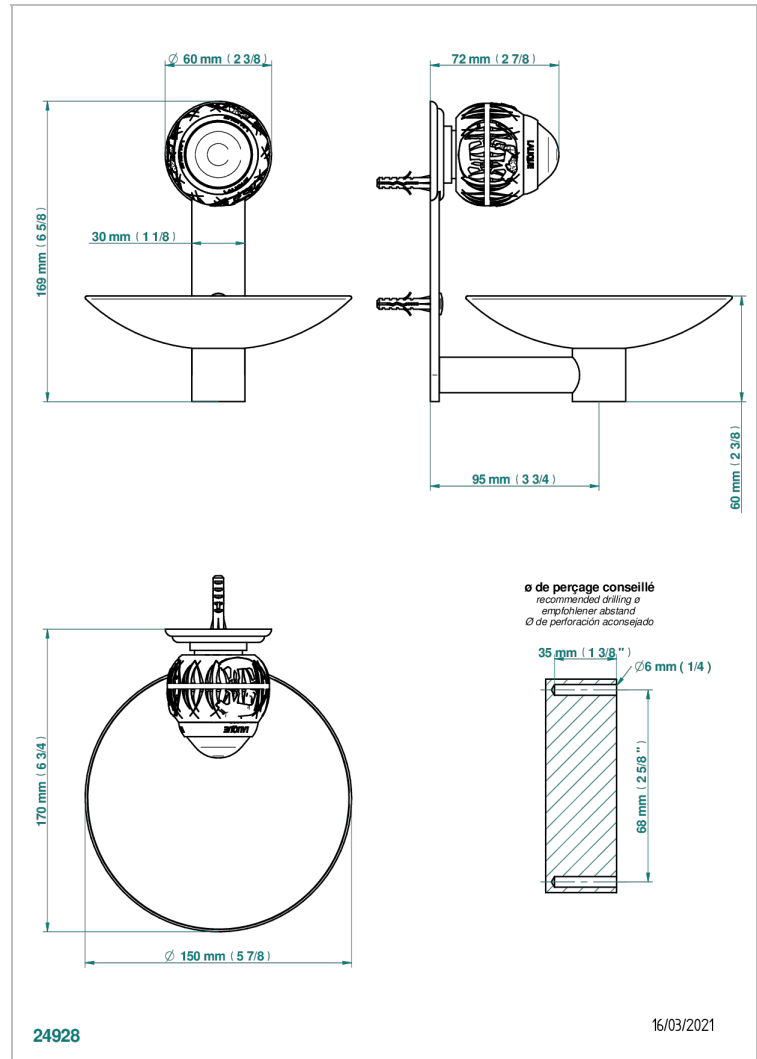

PANTHERE CLEAR CRYSTAL

A2H-546GM

Soap dish, wall mounted, 6" diameter

THG[®]
PARIS

CHARACTERISTIC

- Panthere Clear crystal
- Soap dish, wall mounted, 6" diameter

AVAILABLE FINITIONS

Black ceram - D30
Blush PVD - H62
Brass color PVD - H49
Brown bronze color PVD - F33
Chrome polished - A02
Chrome polished / gold polished - G02