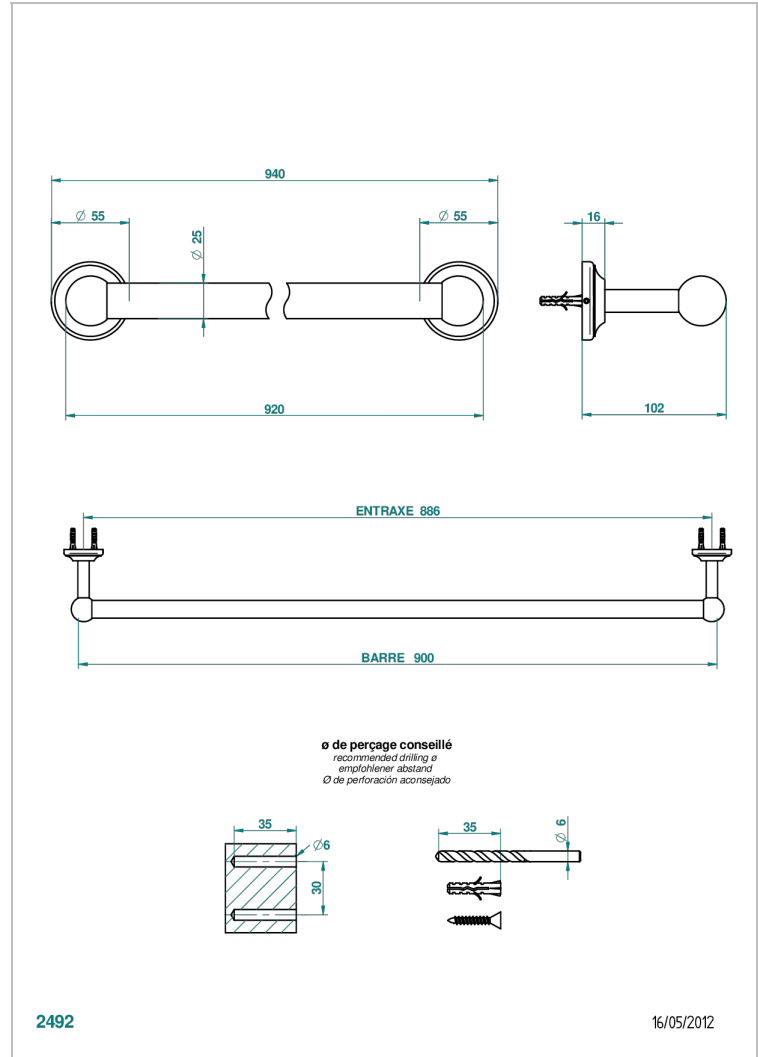

CHARLESTON

G29-526

Bath towel holder, length: 900 mm

THG[®]
PARIS

CHARACTERISTIC

- Charleston
- Bath towel holder, length: 900 mm

AVAILABLE FINITIONS

Antique nickel - H28
Black ceram - D30
Blush PVD - H62
Brass color PVD - H49
Brown bronze color PVD - F33
Gold color PVD - H52