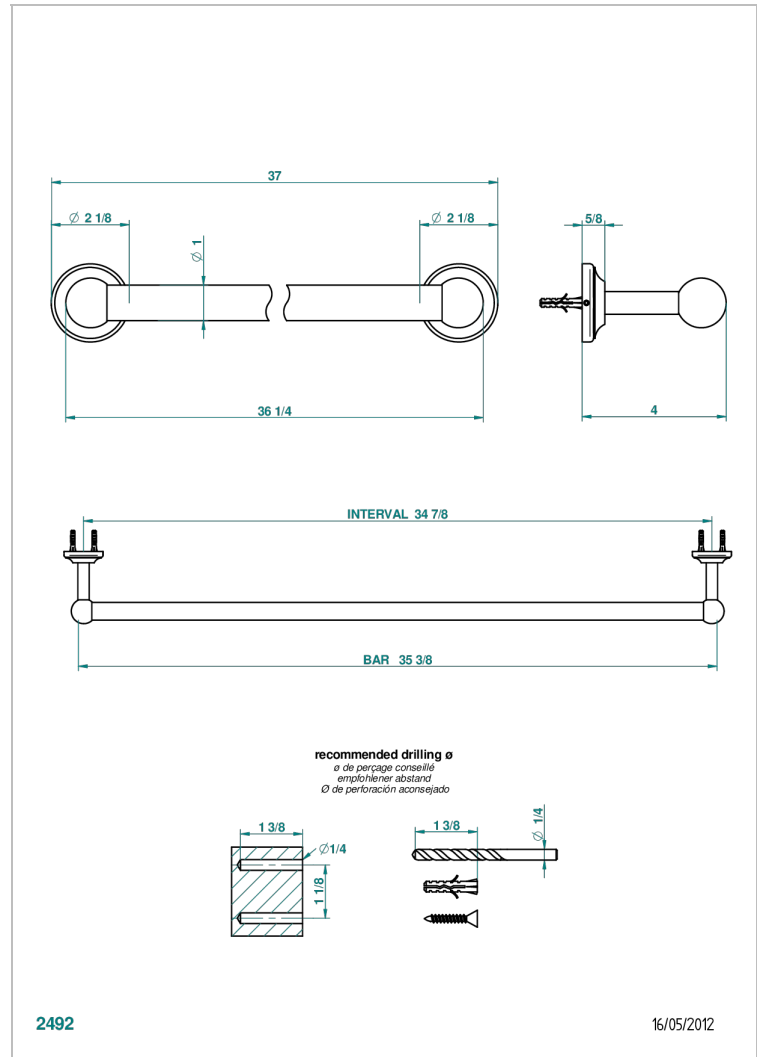

CHARLESTON

G29-526

Bath towel holder, length: 900 mm

THG[®]
PARIS

CHARACTERISTIC

- Charleston
- Bath towel holder, length: 900 mm

AVAILABLE FINITIONS

Antique nickel - H28
Black ceram - D30
Blush PVD - H62
Brass color PVD - H49
Brown bronze color PVD - F33
Gold color PVD - H52