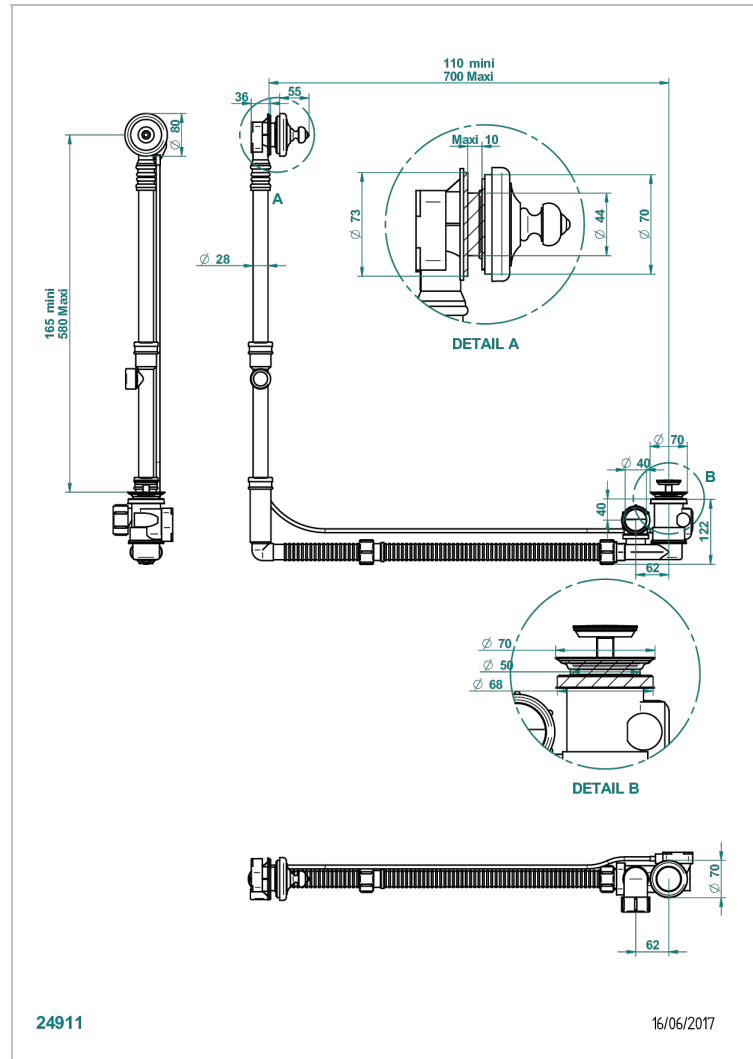

Geberit bath waste, big size, adjustable height: mini 165 mm / maxi 580 mm ; adjustable projection: mini 110 mm / maxi 700 mm

mm - outlet, \varnothing 40 mm, delivered with stylised control knob - European model

CHARACTERISTIC

- Broadway
- Geberit bath waste, big size, adjustable height: mini 165 mm / maxi 580 mm ; adjustable projection: mini 110 mm / maxi 700 mm - outlet, \varnothing 40 mm, delivered with stylised control knob - European model

Nickel color PVD - H55
Polished chrome (color finish) - A02
Umber PVD - H66