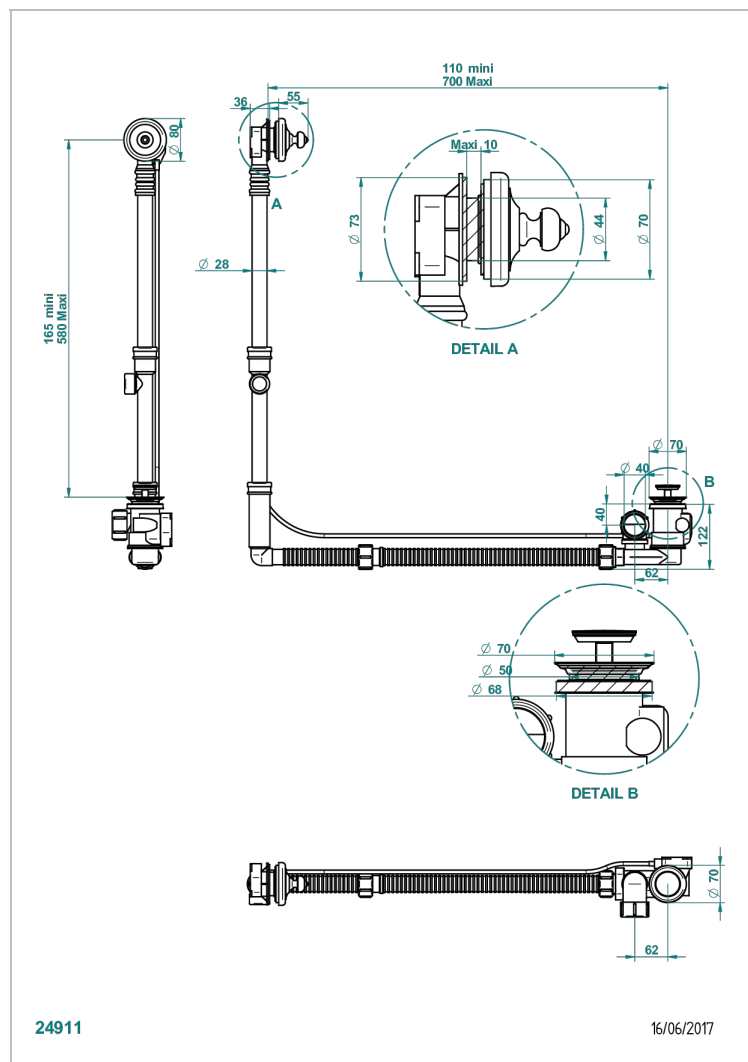

# BROADWAY WITH LEVER

A04-302GM

Geberit bath waste, big size, adjustable height: mini 165 mm / maxi 580 mm ; adjustable projection: mini 110 mm / maxi 700 mm - outlet,  $\varnothing$  40 mm, delivered with stylised control knob - European model

## CHARACTERISTIC

- Broadway with Lever
- Geberit bath waste, big size, adjustable height: mini 165 mm / maxi 580 mm ; adjustable projection: mini 110 mm / maxi 700 mm - outlet,  $\varnothing$  40 mm, delivered with stylised control knob - European model

Nickel color PVD - H55  
Polished chrome (color finish) - A02  
Umber PVD - H66