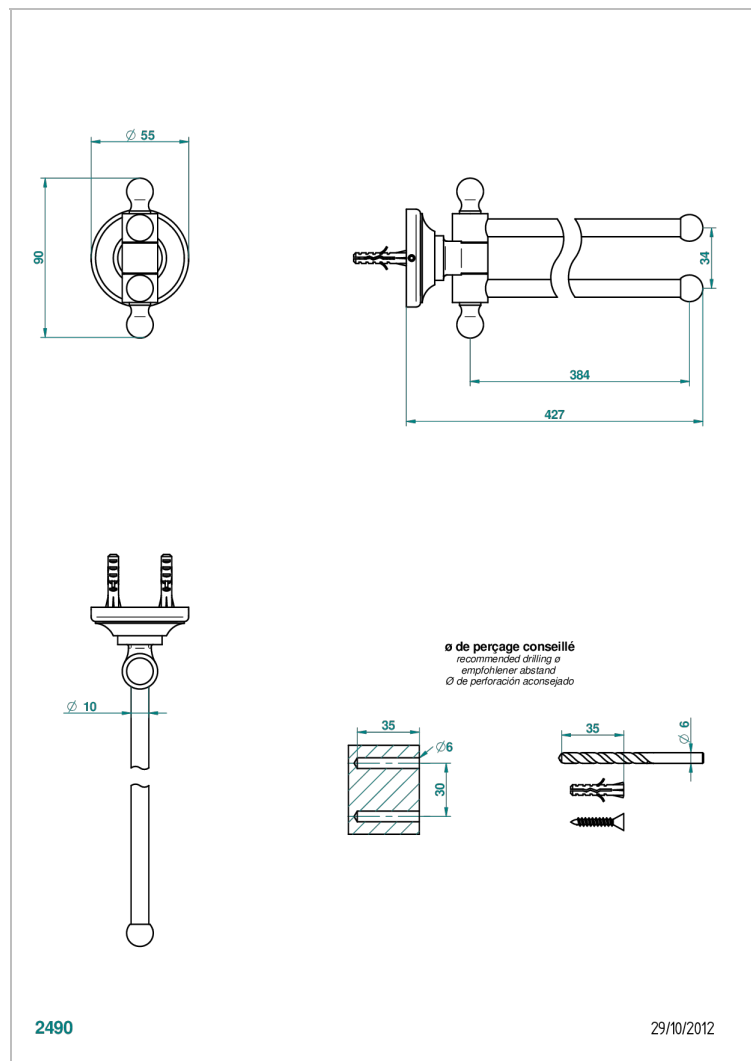

BROADWAY WITH WHITE PORCELAIN LEVER HANDLES

A04-522

Towel bar 15 3/4" long, double swivel

CHARACTERISTIC

- Broadway with white porcelain lever handles
- Towel bar 15 3/4" long, double swivel

AVAILABLE FINITIONS