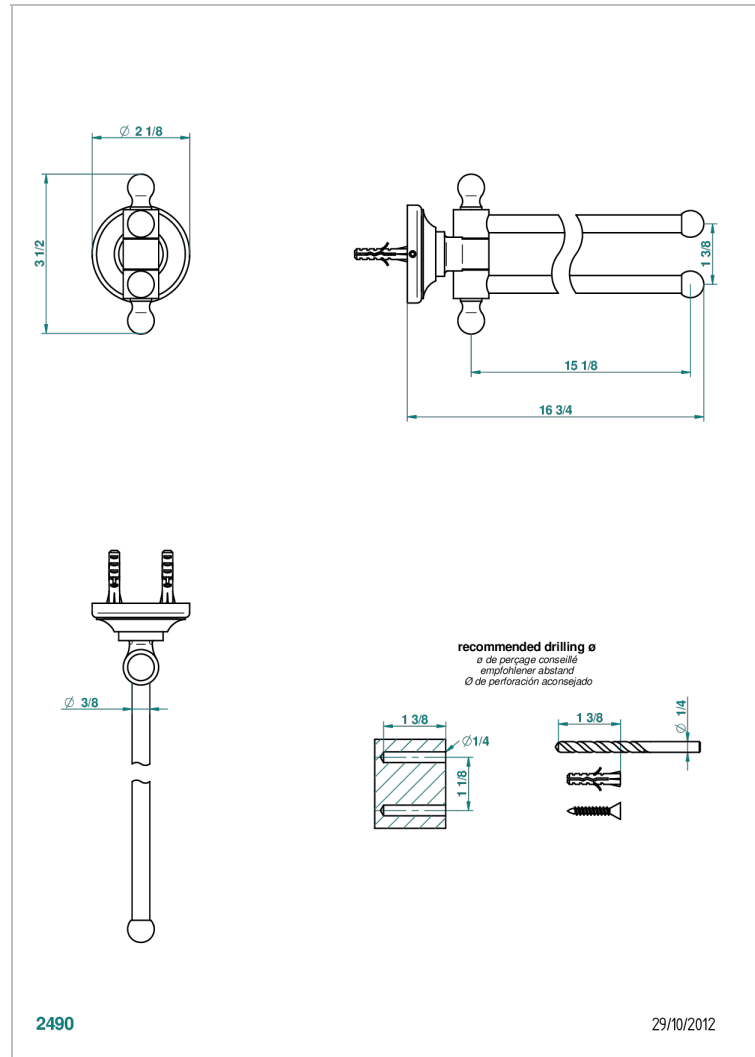

BROADWAY WITH WHITE PORCELAIN LEVER HANDLES

A04-522

Towel bar 15 3/4" long, double swivel

CHARACTERISTIC

- Broadway with white porcelain lever handles
- Towel bar 15 3/4" long, double swivel

AVAILABLE FINITIONS