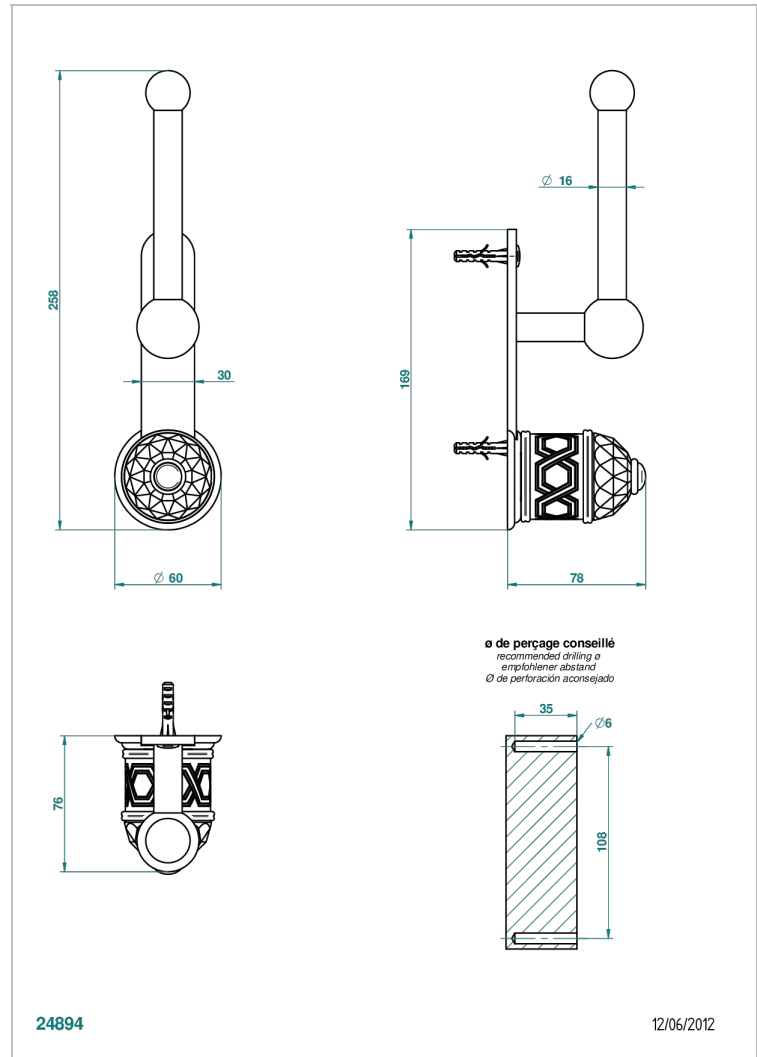

DUOMO CRYSTAL

U4F-542

Reserve toilet paper holder

THG[®]
PARIS

CHARACTERISTIC

- Duomo Crystal
- Reserve toilet paper holder

AVAILABLE FINITIONS

Black ceram - D30
Blush PVD - H62
Brass color PVD - H49
Brown bronze color PVD - F33
Chrome polished - A02
Chrome polished / gold polished - G02

Copper antique matt, coated - H07
Gold color PVD - H52
Gold mat - F07
Gold polished - F01
Graphite PVD - H64
Light coated bronze - D01

Matt Umber PVD - H67
Matt blush PVD - H60
Matt brass color PVD - H50
Matt brown bronze color PVD - F34
Matt chrome (American satin) - C02
Matt gold color PVD - H53

Matt graphite PVD - H65
Matt nickel (American satin) - C01
Matt nickel color PVD - H56
Nickel antique / Sovereign - H28
Nickel color PVD - H55
Nickel polished - B01

Soft gold - F30
Soft matt gold - F31
Umber PVD - H66