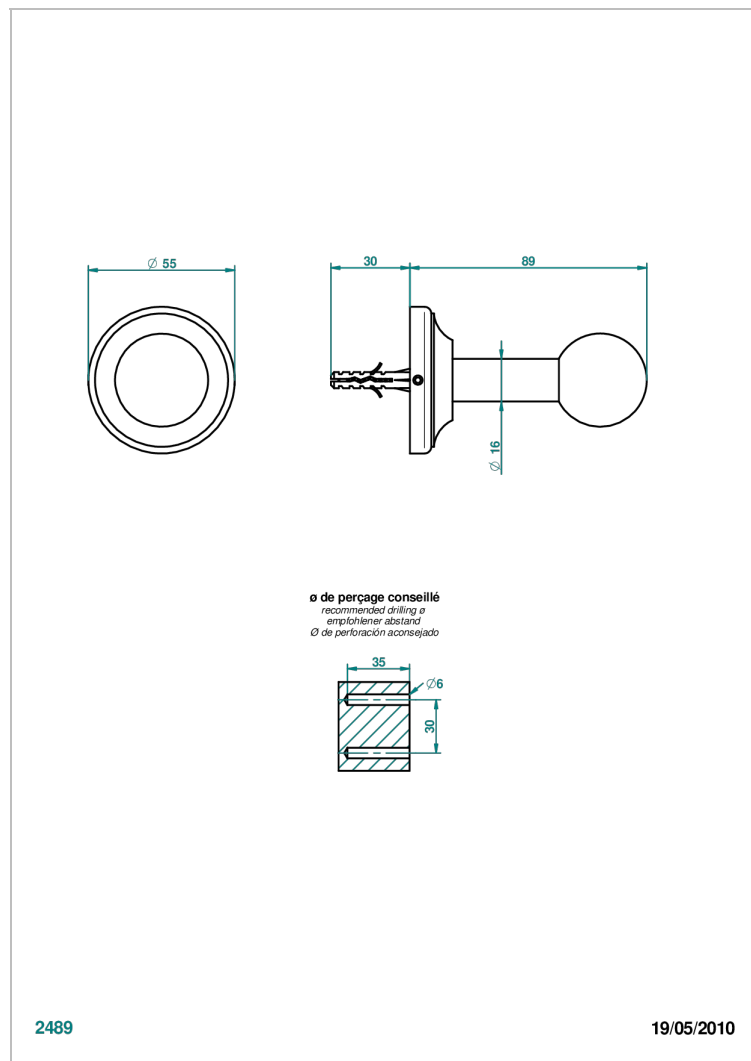

CHARLESTON WITH LEVER HANDLES

G75-517

Robe hook

2489

19/05/2010

CHARACTERISTIC

- Charleston with lever handles
- Robe hook

AVAILABLE FINITIONS