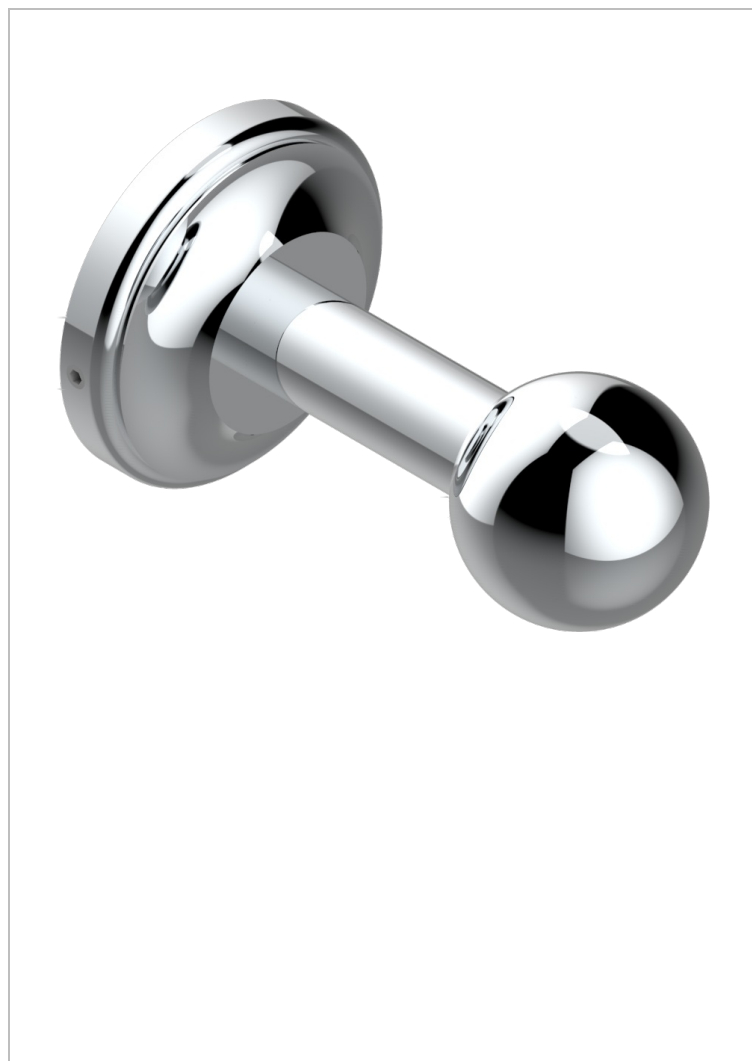

CHARLESTON WITH LEVER HANDLES

G75-517

Robe hook

2489

19/05/2010

CHARACTERISTIC

- Charleston with lever handles
- Robe hook

AVAILABLE FINITIONS

Black ceram - D30
Blush PVD - H62
Brass color PVD - H49
Brown bronze color PVD - F33
Chrome polished - A02
Chrome polished / gold polished - G02

Gold color PVD - H52
Gold mat - F07
Gold polished - F01
Graphite PVD - H64
Light coated bronze - D01
Matt Umber PVD - H67

Matt blush PVD - H60
Matt brass color PVD - H50
Matt brown bronze color PVD - F34
Matt chrome (American satin) - C02
Matt gold color PVD - H53
Matt graphite PVD - H65

Matt nickel (American satin) - C01
Matt nickel color PVD - H56
Natural smoked Brass - A13
Nickel antique / Sovereign - H28
Nickel color PVD - H55
Nickel polished - B01