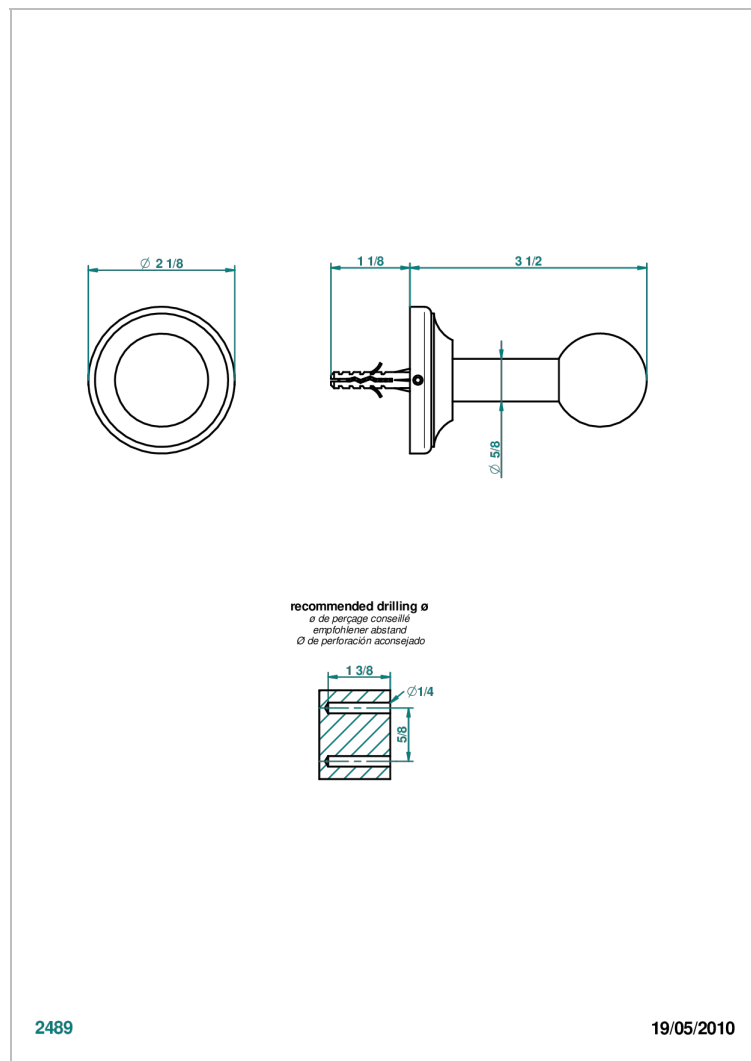

CHARLESTON WITH LEVER HANDLES

G75-517

Robe hook

2489

19/05/2010

CHARACTERISTIC

- Charleston with lever handles
- Robe hook

AVAILABLE FINITIONS