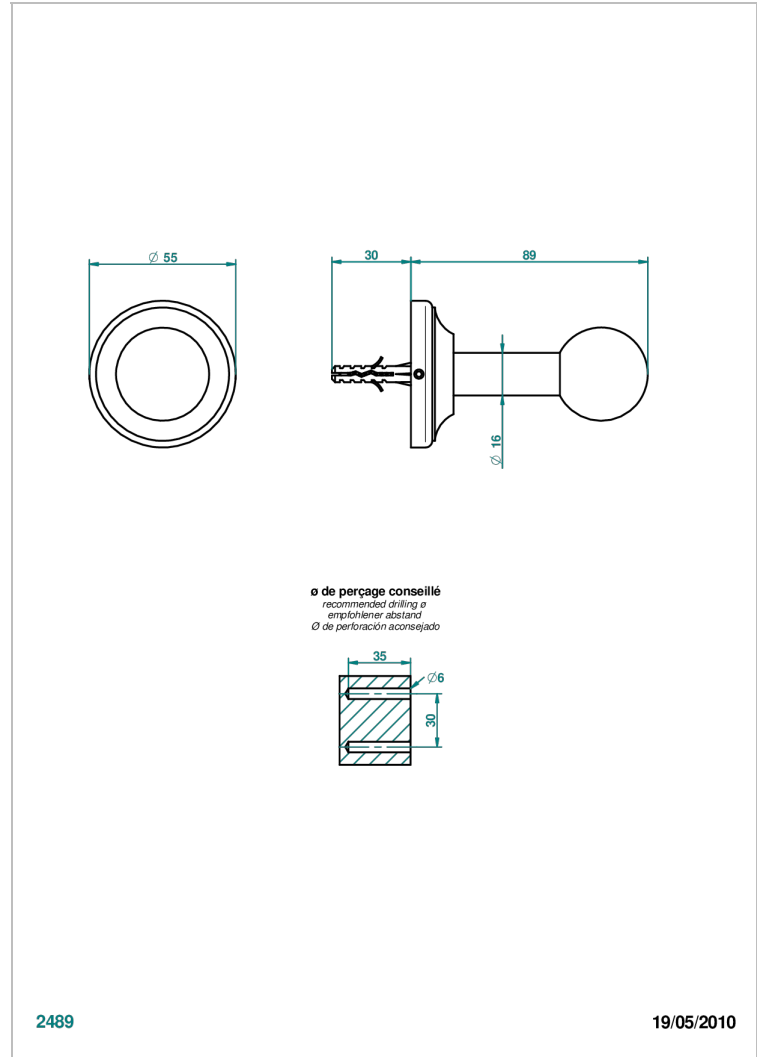

# CHARLESTON WITH LEVER

G75-517

Single robe hook

THG<sup>®</sup>  
PARIS

2489

19/05/2010

## CHARACTERISTIC

- Charleston with lever
- Single robe hook