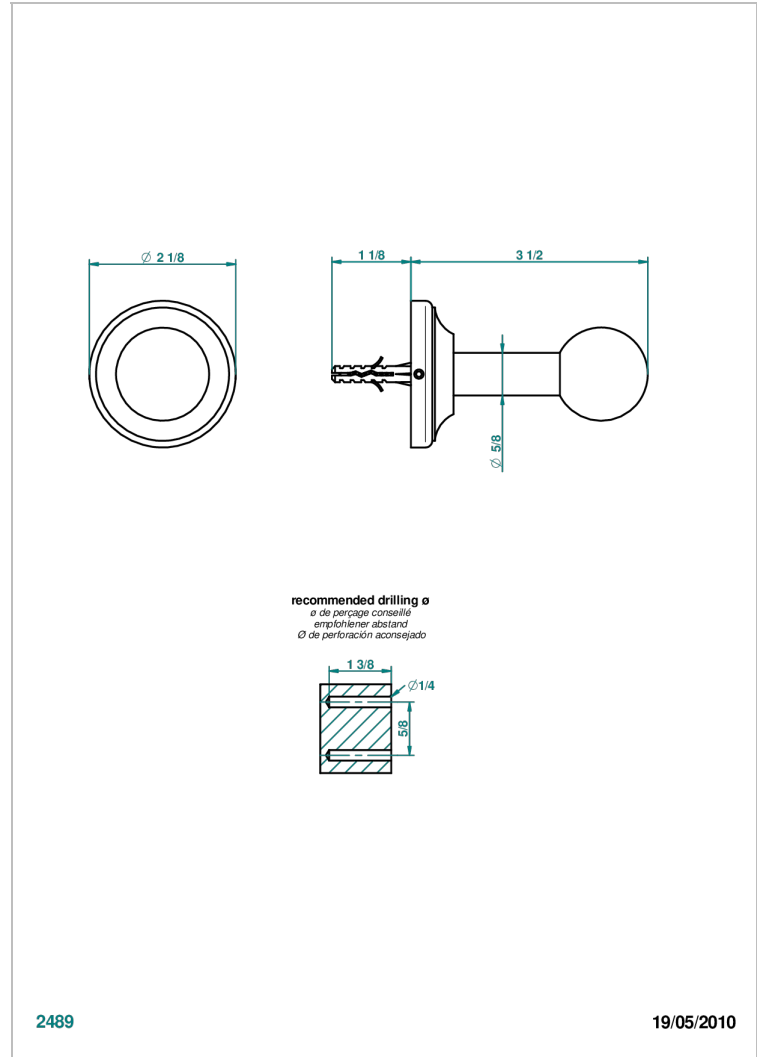

# CHARLESTON WITH LEVER

G75-517

Single robe hook

THG<sup>®</sup>  
PARIS

2489

19/05/2010

## CHARACTERISTIC

- Charleston with lever
- Single robe hook