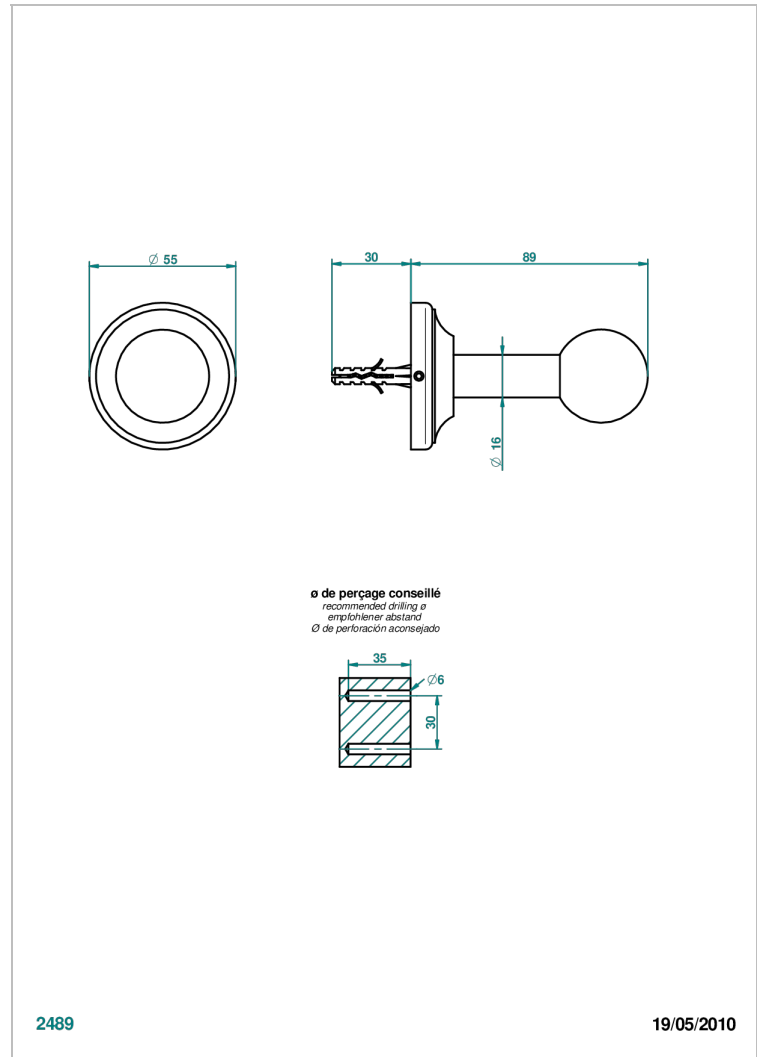

# CHARLESTON WITH LEVER

G75-517

Single robe hook

THG<sup>®</sup>  
PARIS

2489

19/05/2010

## CHARACTERISTIC

- Charleston with lever
- Single robe hook