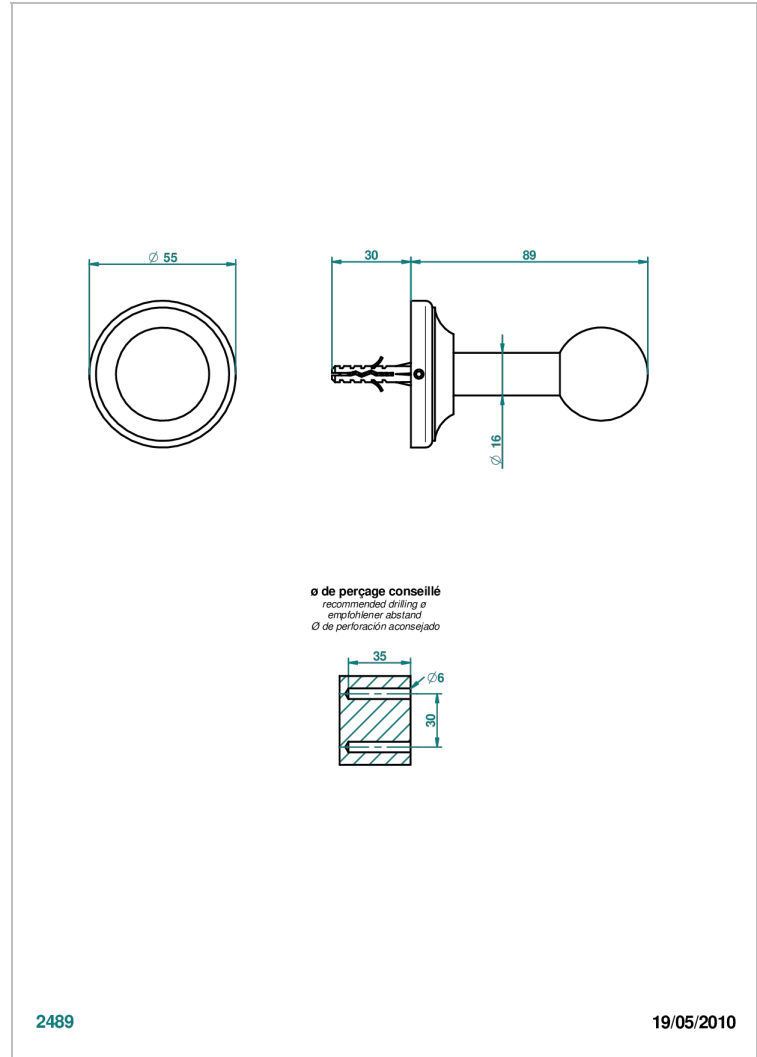

CHARLESTON WITH LEVER

G75-517

Single robe hook

THG[®]
PARIS

2489

19/05/2010

CHARACTERISTIC

- Charleston with lever
- Single robe hook