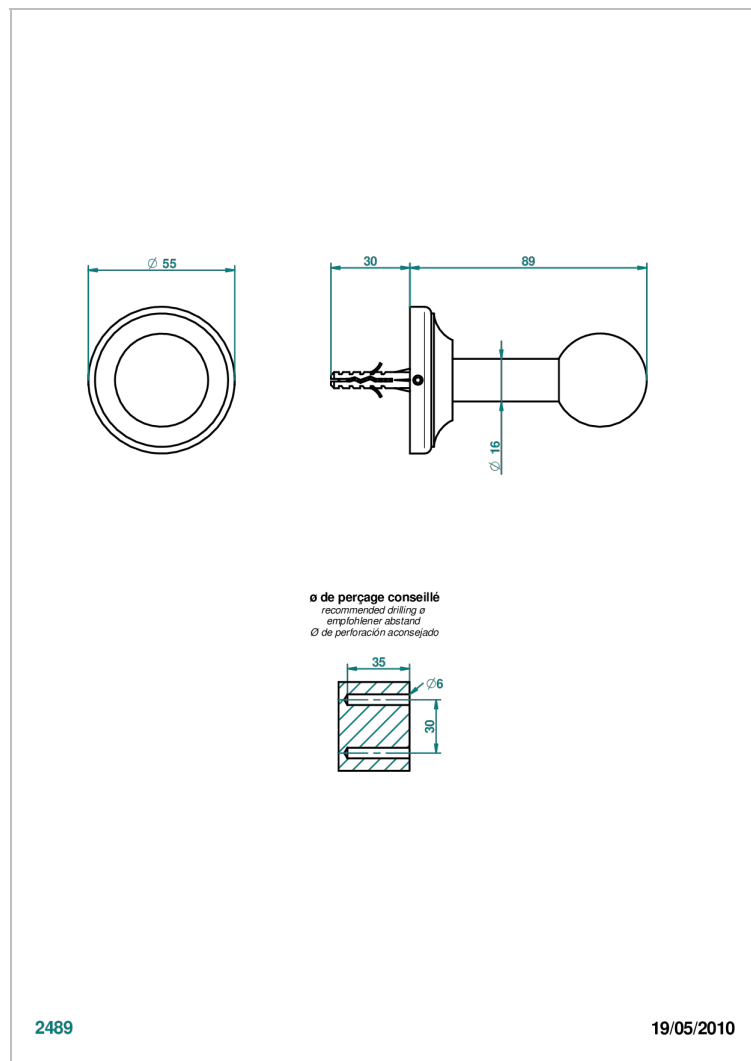

# CHARLESTON WITH SMOOTH METAL LEVER HANDLES

G3N-517

Robe hook

## CHARACTERISTIC

- Charleston with smooth metal lever handles
- Robe hook