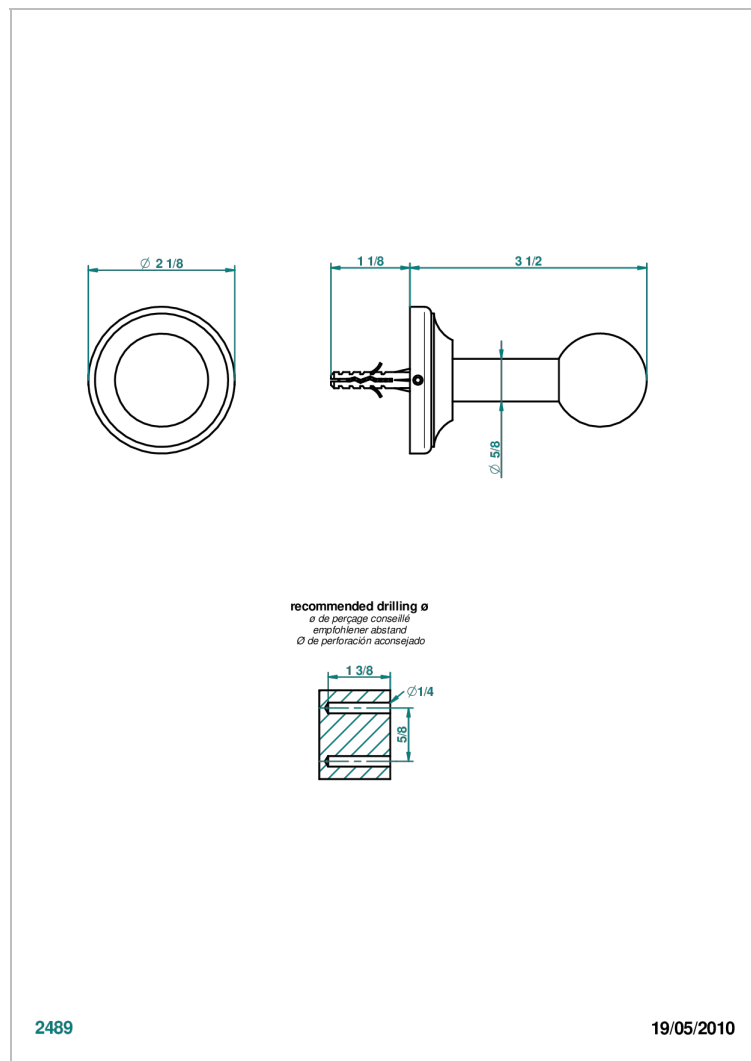

# CHARLESTON WITH SMOOTH METAL LEVER HANDLES

G3N-517

Robe hook

2489

19/05/2010

## CHARACTERISTIC

- Charleston with smooth metal lever handles
- Robe hook