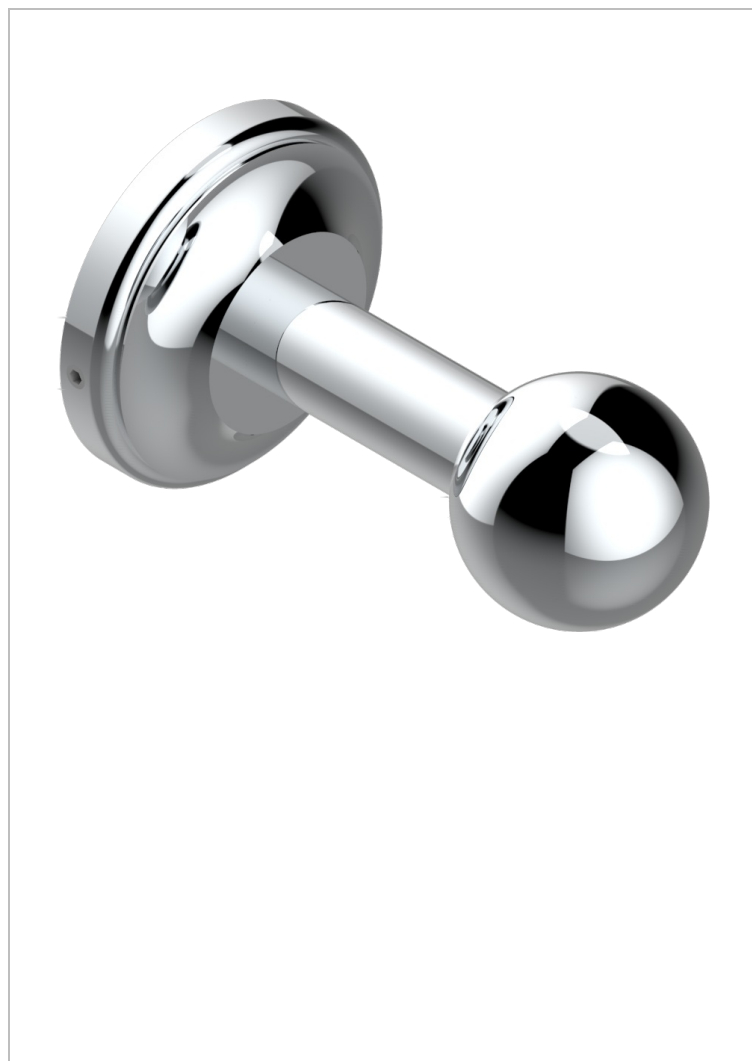

# CHARLESTON WITH SMOOTH METAL LEVER HANDLES

G3N-517

Robe hook

2489

19/05/2010

## CHARACTERISTIC

- Charleston with smooth metal lever handles
- Robe hook

## AVAILABLE FINITIONS

Black ceram - D30  
Blush PVD - H62  
Brass color PVD - H49  
Brown bronze color PVD - F33  
Chrome polished - A02  
Chrome polished / gold polished - G02

Copper antique matt, coated - H07  
Gold color PVD - H52  
Gold mat - F07  
Gold polished - F01  
Graphite PVD - H64  
Light coated bronze - D01

Nickel polished - B01  
Soft gold - F30  
Soft matt gold - F31  
Umber PVD - H66