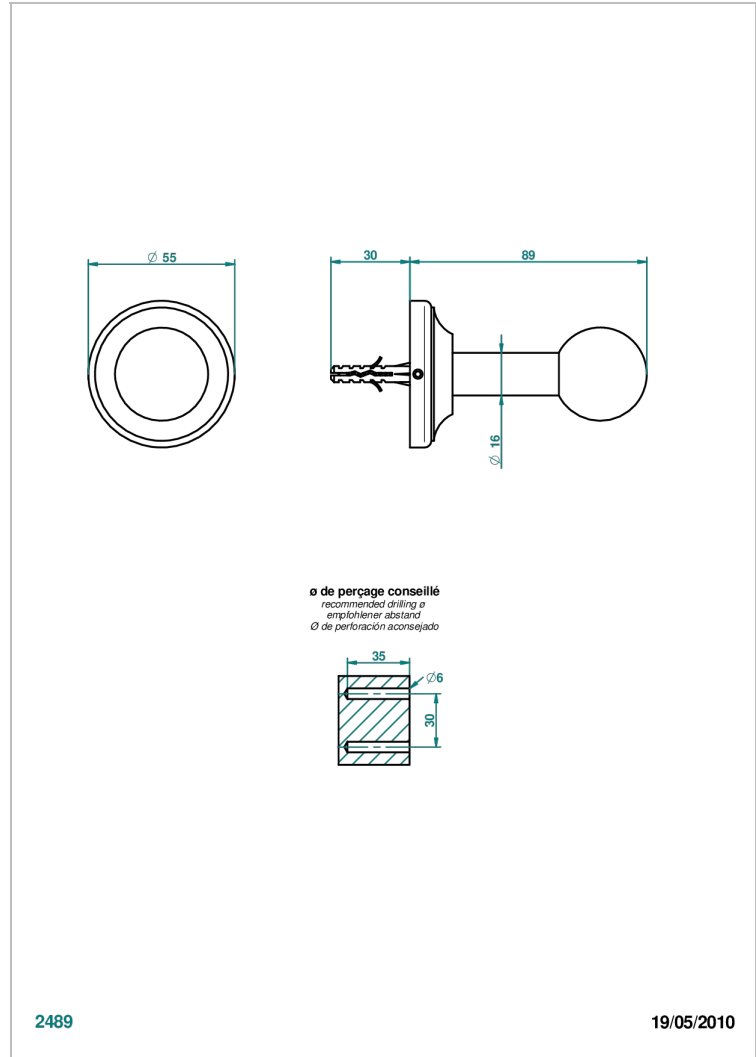

# BROADWAY WITH LEVER

A04-517

Single robe hook

THG<sup>®</sup>  
PARIS

2489

19/05/2010

## CHARACTERISTIC

- Broadway with Lever
- Single robe hook