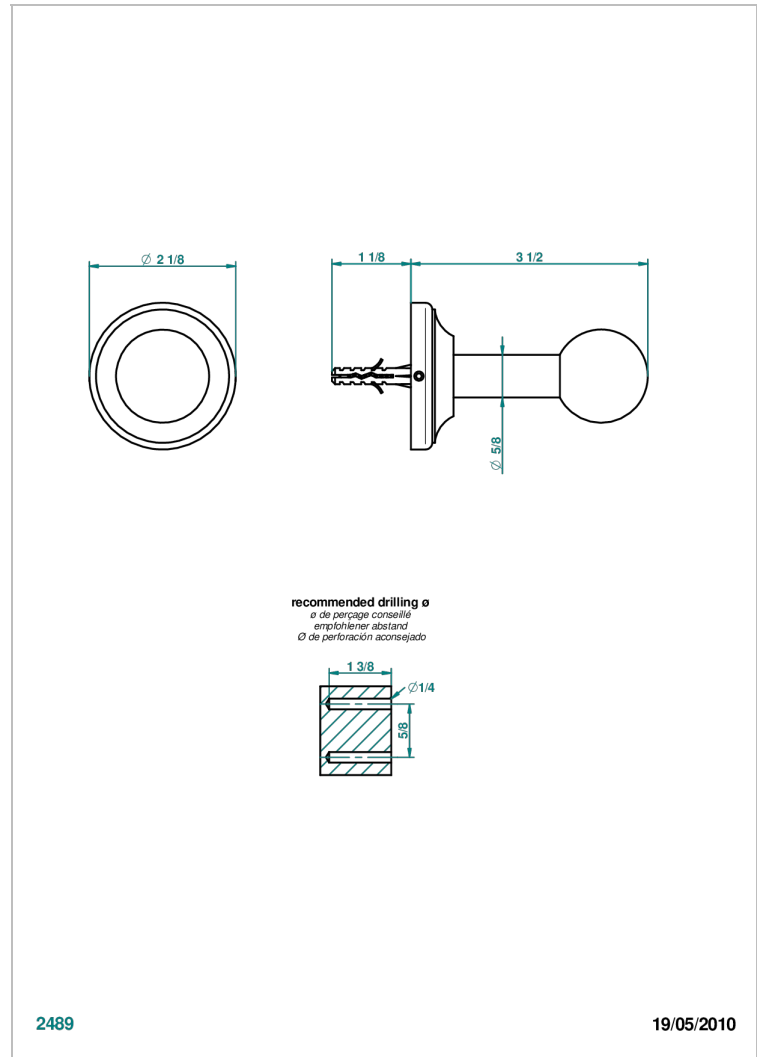

# BROADWAY WITH LEVER

A04-517

Single robe hook

THG<sup>®</sup>  
PARIS

2489

19/05/2010

## CHARACTERISTIC

- Broadway with Lever
- Single robe hook