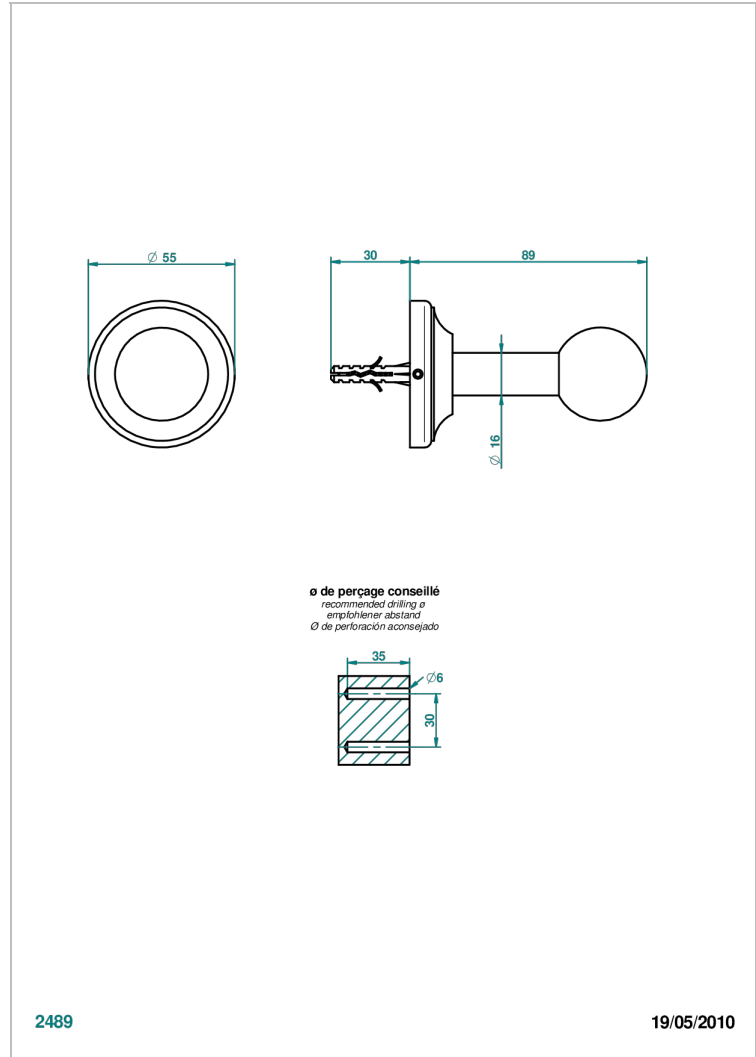

# BROADWAY WITH LEVER

A04-517

Single robe hook

2489

19/05/2010

## CHARACTERISTIC

- Broadway with Lever
- Single robe hook