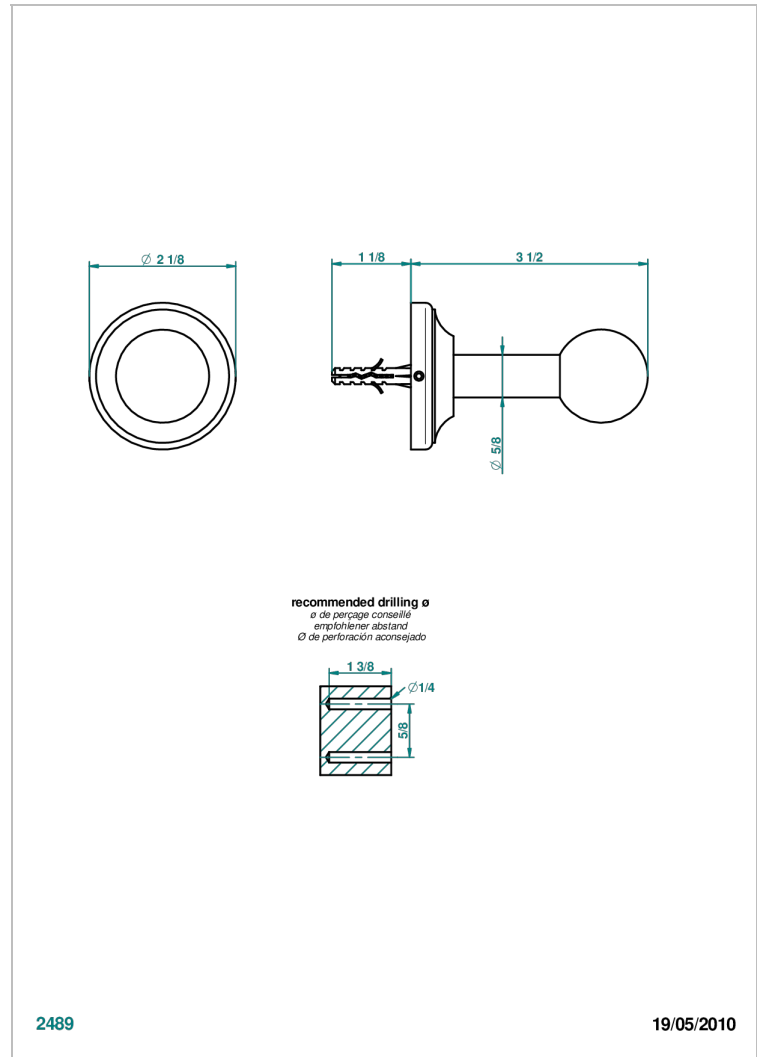

BROADWAY WITH LEVER

A04-517

Single robe hook

THG[®]
PARIS

2489

19/05/2010

CHARACTERISTIC

- Broadway with Lever
- Single robe hook