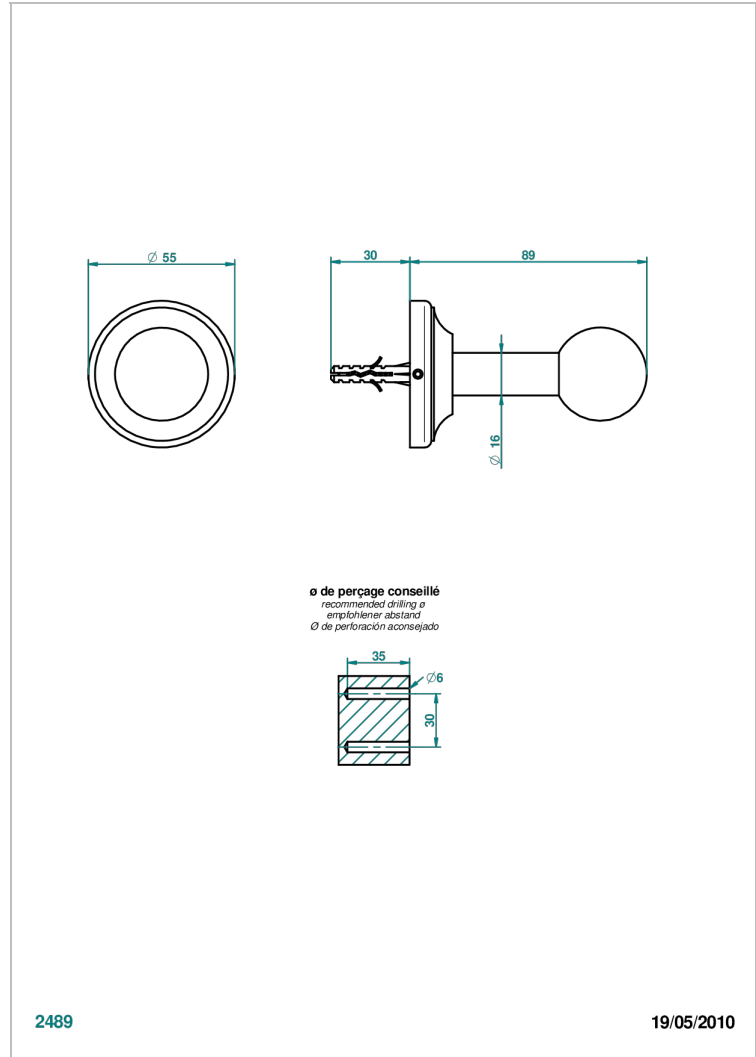

BROADWAY WITH LEVER

A04-517

Single robe hook

2489

19/05/2010

CHARACTERISTIC

- Broadway with Lever
- Single robe hook

AVAILABLE FINITIONS