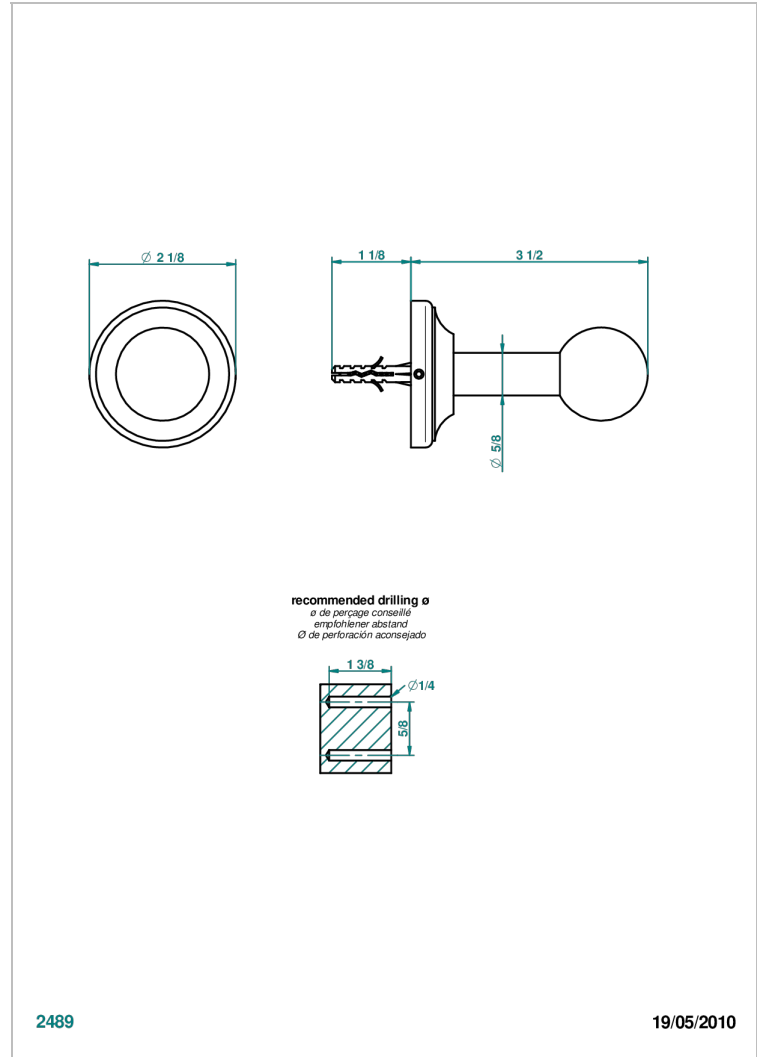

BROADWAY WITH LEVER

A04-517

Single robe hook

2489

19/05/2010

CHARACTERISTIC

- Broadway with Lever
- Single robe hook

AVAILABLE FINITIONS