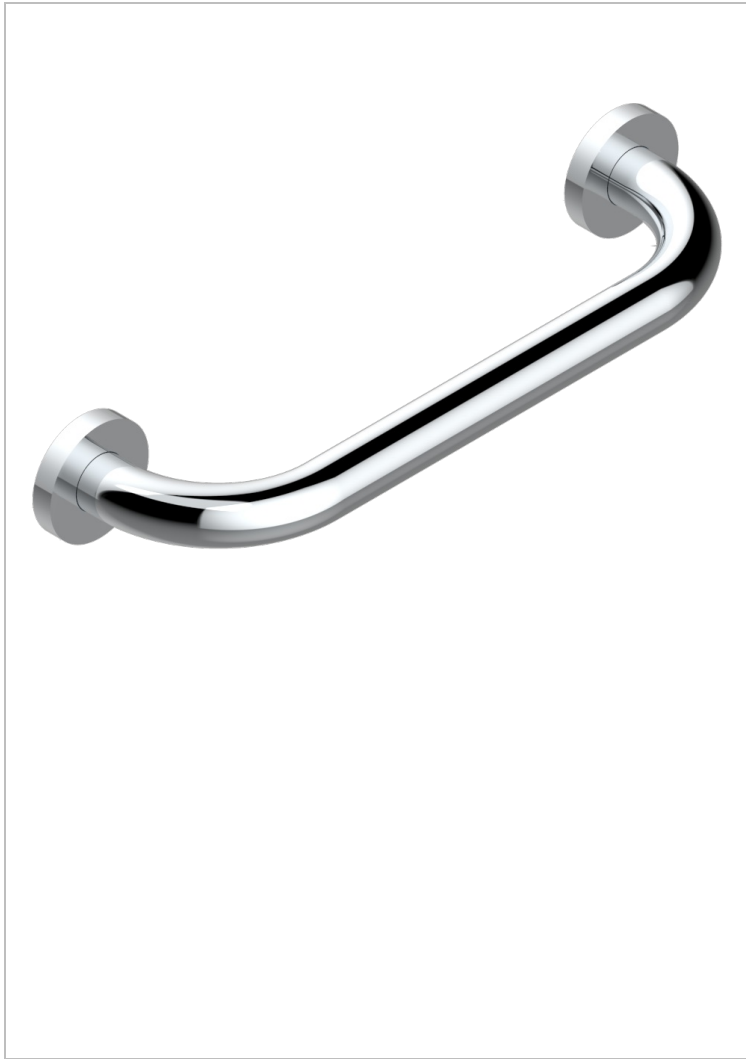

ZOOM.12

U4L-528S

Wc hand grip , 11 3/4" long

CHARACTERISTIC

- Zoom.12
- Wc hand grip , 11 3/4" long

AVAILABLE FINITIONS

Black ceram - D30
Blush PVD - H62
Brass color PVD - H49
Brown bronze color PVD - F33
Chrome polished - A02
Gold color PVD - H52

Gold mat - F07
Gold polished - F01
Graphite PVD - H64
Light coated bronze - D01
Matt Umber PVD - H67
Matt blush PVD - H60

Matt brass color PVD - H50
Matt brown bronze color PVD - F34
Matt gold color PVD - H53
Matt graphite PVD - H65
Matt nickel (American satin) - C01
Matt nickel color PVD - H56

Nickel color PVD - H55
Nickel polished - B01
Soft gold - F30
Soft matt gold - F31
Umber PVD - H66