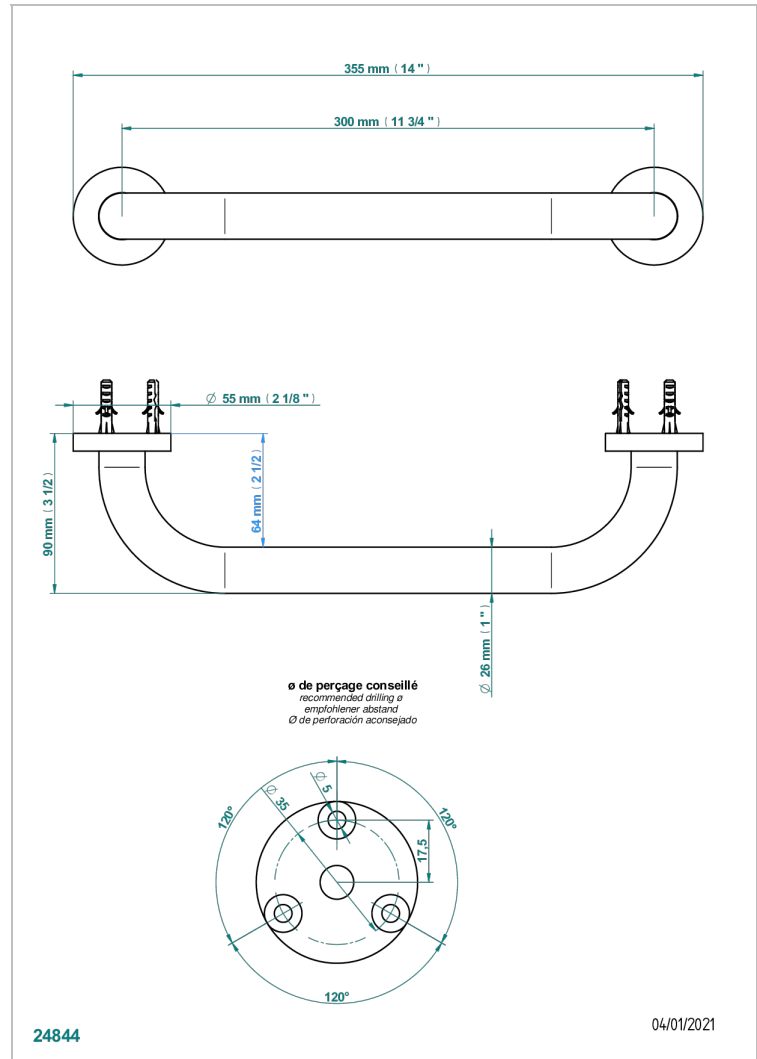

ZOOM.12

U4L-528S

Wc hand grip , 11 3/4" long

CHARACTERISTIC

- Zoom.12
- Wc hand grip , 11 3/4" long

AVAILABLE FINITIONS

Black ceram - D30
Blush PVD - H62
Brass color PVD - H49
Brown bronze color PVD - F33
Chrome polished - A02
Gold color PVD - H52