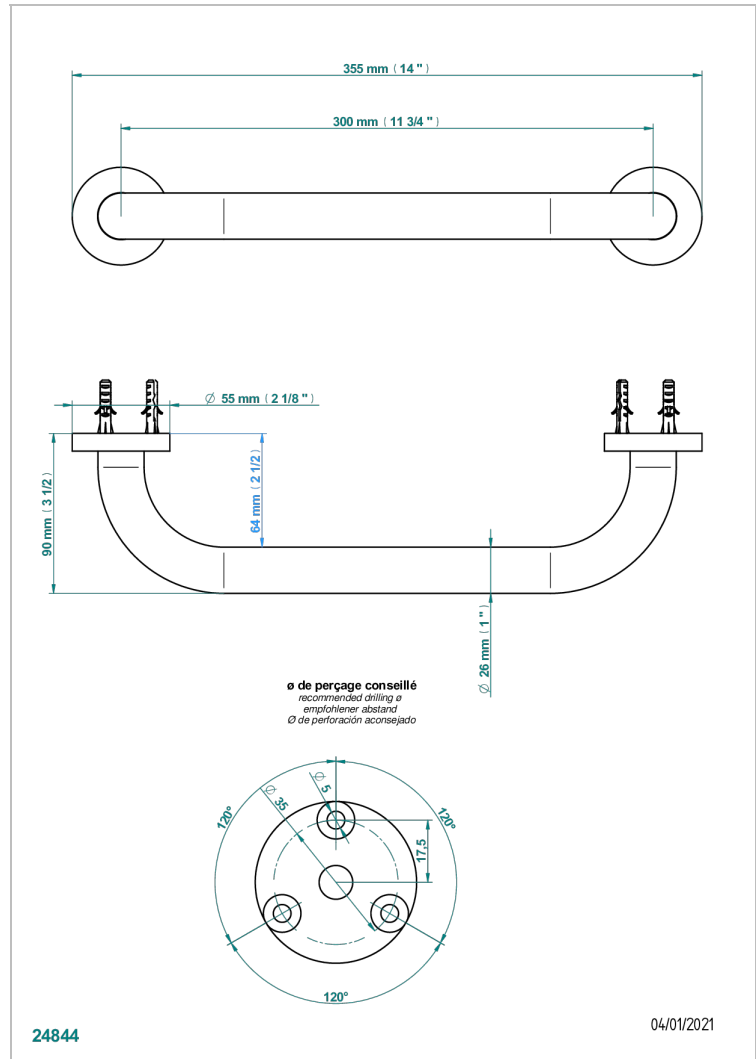

ZOOM.7

U4K-528S

Wc hand grip , 11 3/4" long

CHARACTERISTIC

- Zoom.7
- Wc hand grip , 11 3/4" long

AVAILABLE FINITIONS

Black ceram - D30
Blush PVD - H62
Brass color PVD - H49
Brown bronze color PVD - F33
Chrome polished - A02
Gold color PVD - H52