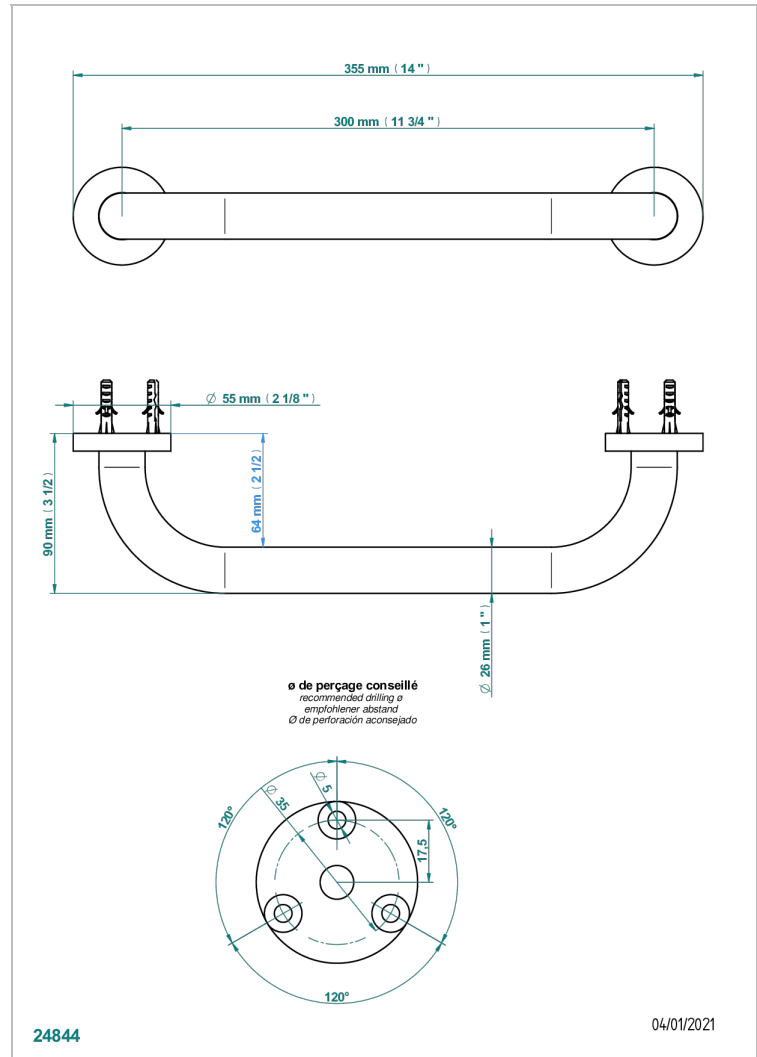

ZOOM.7

U4K-528S

Bath hand grip, length: 300 mm

CHARACTERISTIC

- Zoom.7
- Bath hand grip, length: 300 mm

AVAILABLE FINITIONS

Black ceram - D30
Blush PVD - H62
Brass color PVD - H49
Brown bronze color PVD - F33
Gold color PVD - H52
Graphite PVD - H64