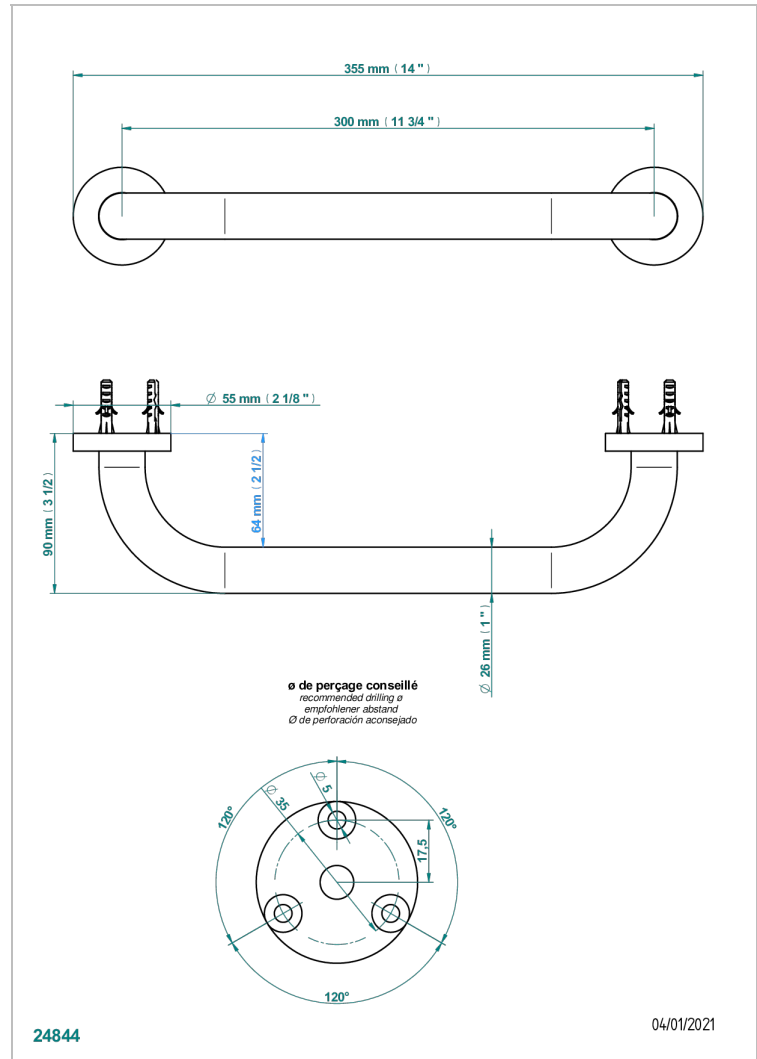

ZOOM.5

U4J-528S

Wc hand grip , 11 3/4" long

CHARACTERISTIC

- Zoom.5
- Wc hand grip , 11 3/4" long

AVAILABLE FINITIONS

Black ceram - D30
Blush PVD - H62
Brass color PVD - H49
Brown bronze color PVD - F33
Chrome polished - A02
Gold color PVD - H52