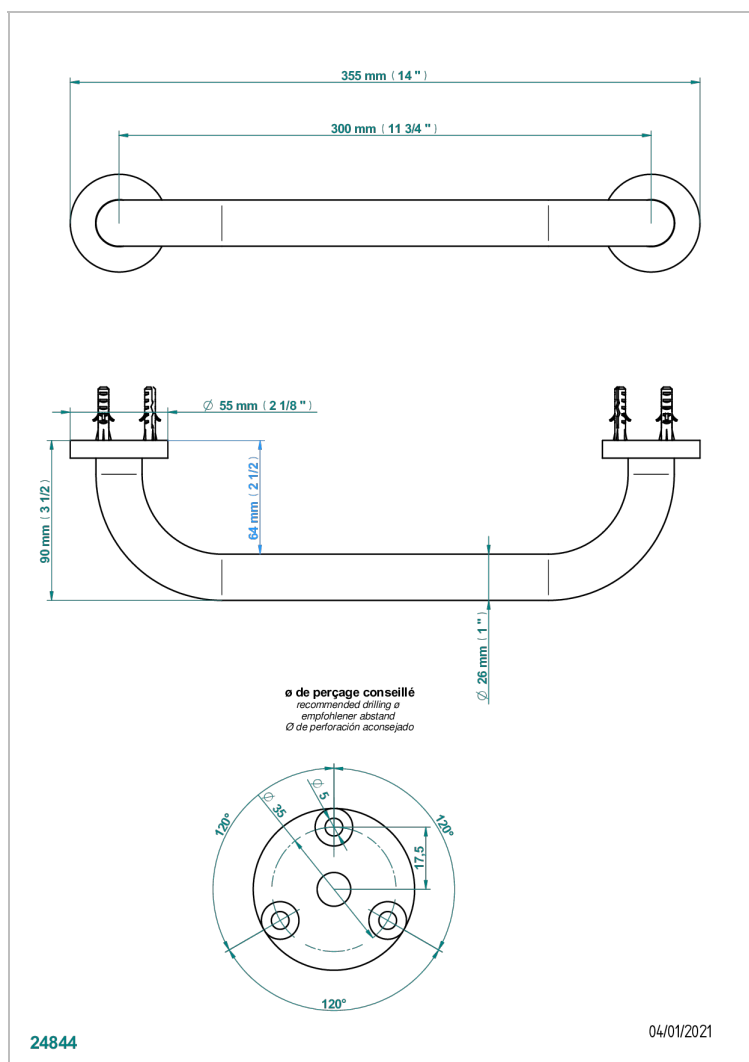

ZOOM.5

U4J-528S

Bath hand grip, length: 300 mm

THG[®]
PARIS

CHARACTERISTIC

- Zoom.5
- Bath hand grip, length: 300 mm

AVAILABLE FINITIONS

Black ceram - D30
Blush PVD - H62
Brass color PVD - H49
Brown bronze color PVD - F33
Gold color PVD - H52
Graphite PVD - H64