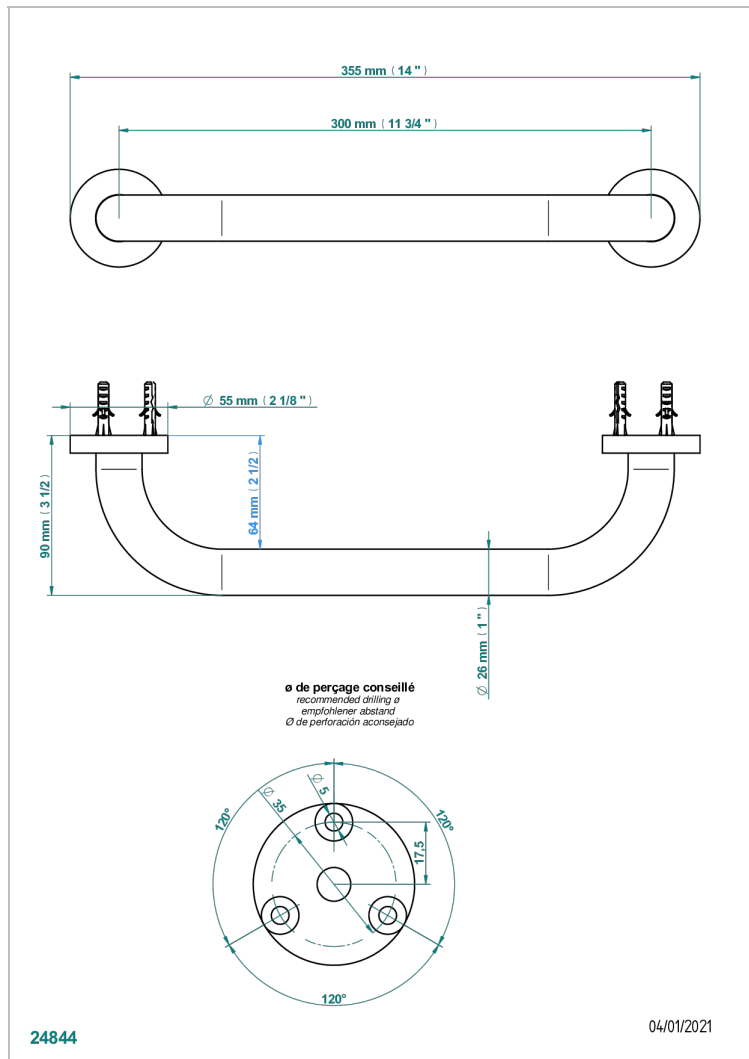

BONDI WITH LEVER HANDLES

G7G-528S

Wc hand grip , 11 3/4" long

CHARACTERISTIC

- Bondi with lever handles
- Wc hand grip , 11 3/4" long

AVAILABLE FINITIONS

Black ceram - D30
Blush PVD - H62
Brass color PVD - H49
Brown bronze color PVD - F33
Chrome polished - A02
Chrome polished / gold polished - G02