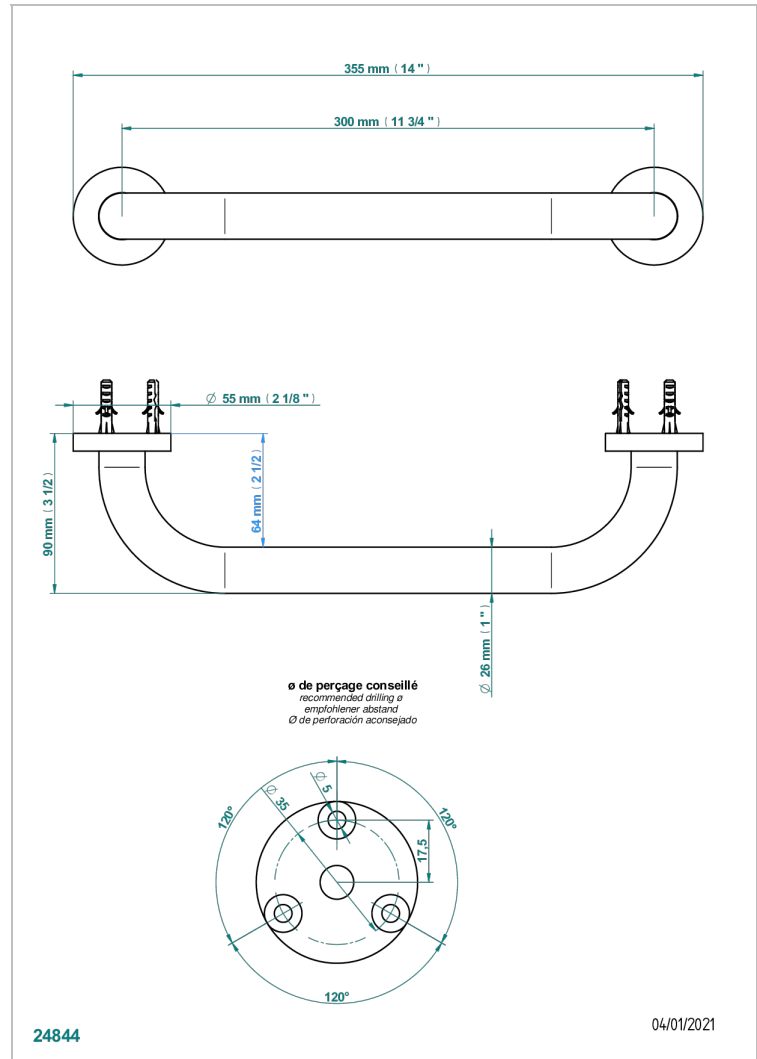

# BONDI WITH LEVER

G7G-528S

Bath hand grip, length: 300 mm

THG<sup>®</sup>  
PARIS

## CHARACTERISTIC

- Bondi with lever
- Bath hand grip, length: 300 mm