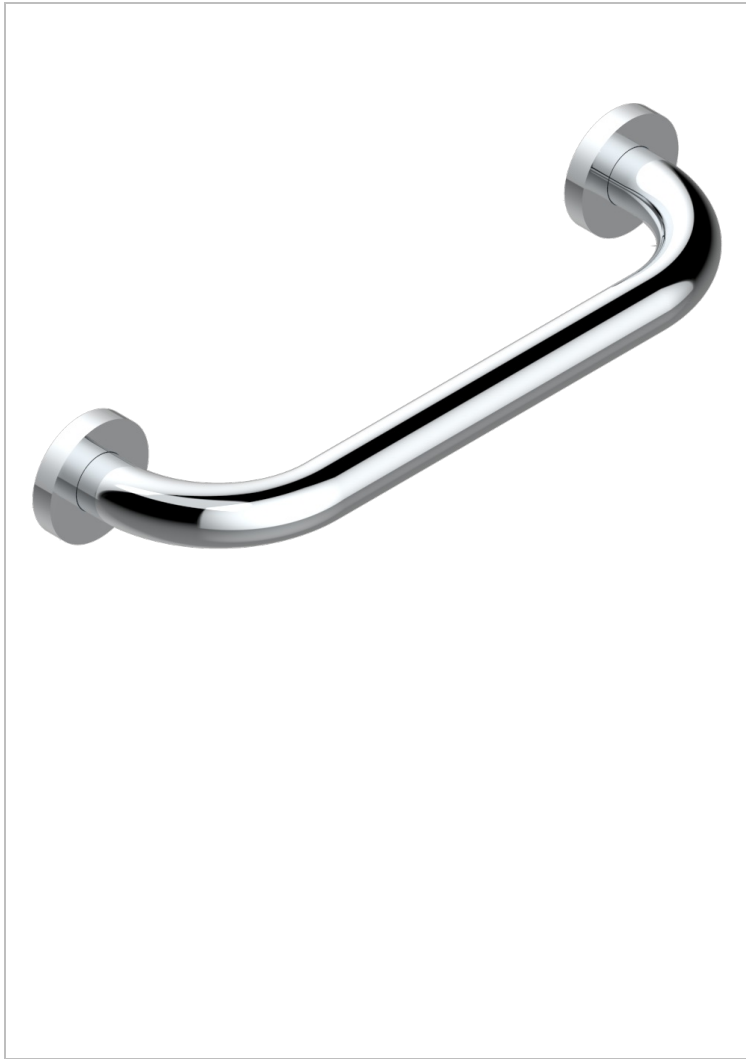

BONDI WITH LEVER

G7G-528S

Bath hand grip, length: 300 mm

CHARACTERISTIC

- Bondi with lever
- Bath hand grip, length: 300 mm

AVAILABLE FINITIONS

Antique nickel - H28
Black ceram - D30
Blush PVD - H62
Brass color PVD - H49
Brown bronze color PVD - F33
Gold color PVD - H52

Graphite PVD - H64
Lacquered light bronze - D01
Matt Umber PVD - H67
Matt blush PVD - H60
Matt brass color PVD - H50
Matt brown bronze color PVD - F34

Matt chrome - C02
Matt gold - F07
Matt gold color PVD - H53
Matt graphite PVD - H65
Matt nickel (color finish) - C01
Matt nickel color PVD - H56

Natural smoked Brass - A13
Nickel color PVD - H55
Polished chrome (color finish) - A02
Polished chrome / Polished gold (color finish) - G02
Polished gold (color finish) - F01
Polished nickel - B01

Soft gold - F30
Soft matt gold - F31
Umber PVD - H66