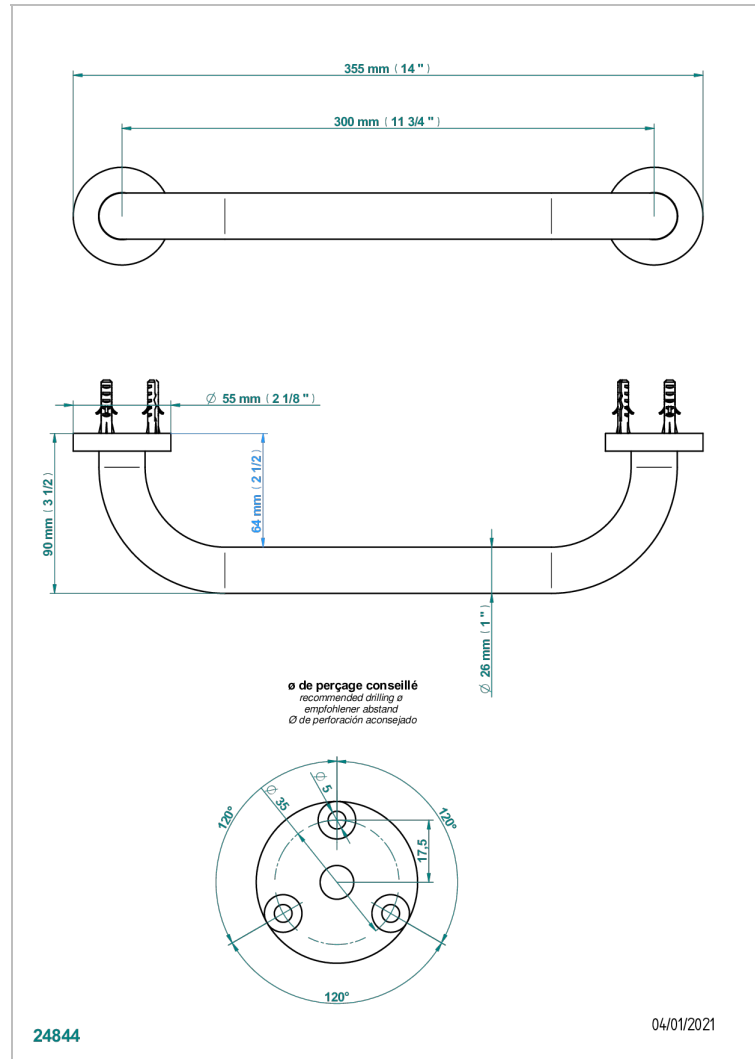

BONDI WITH LEVER

G7G-528S

Bath hand grip, length: 300 mm

CHARACTERISTIC

- Bondi with lever
- Bath hand grip, length: 300 mm

AVAILABLE FINITIONS

Antique nickel - H28
Black ceram - D30
Blush PVD - H62
Brass color PVD - H49
Brown bronze color PVD - F33
Gold color PVD - H52