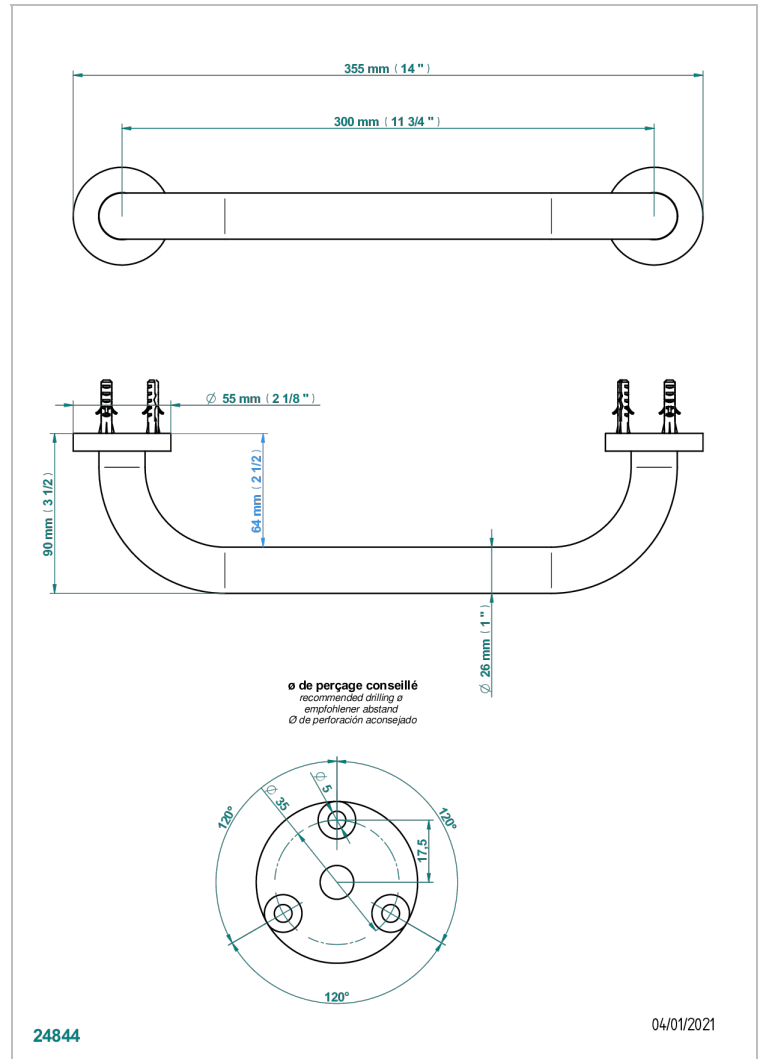

# BONDI WITH LEVER

G7G-528S

Bath hand grip, length: 300 mm

THG<sup>®</sup>  
PARIS

## CHARACTERISTIC

- Bondi with lever
- Bath hand grip, length: 300 mm