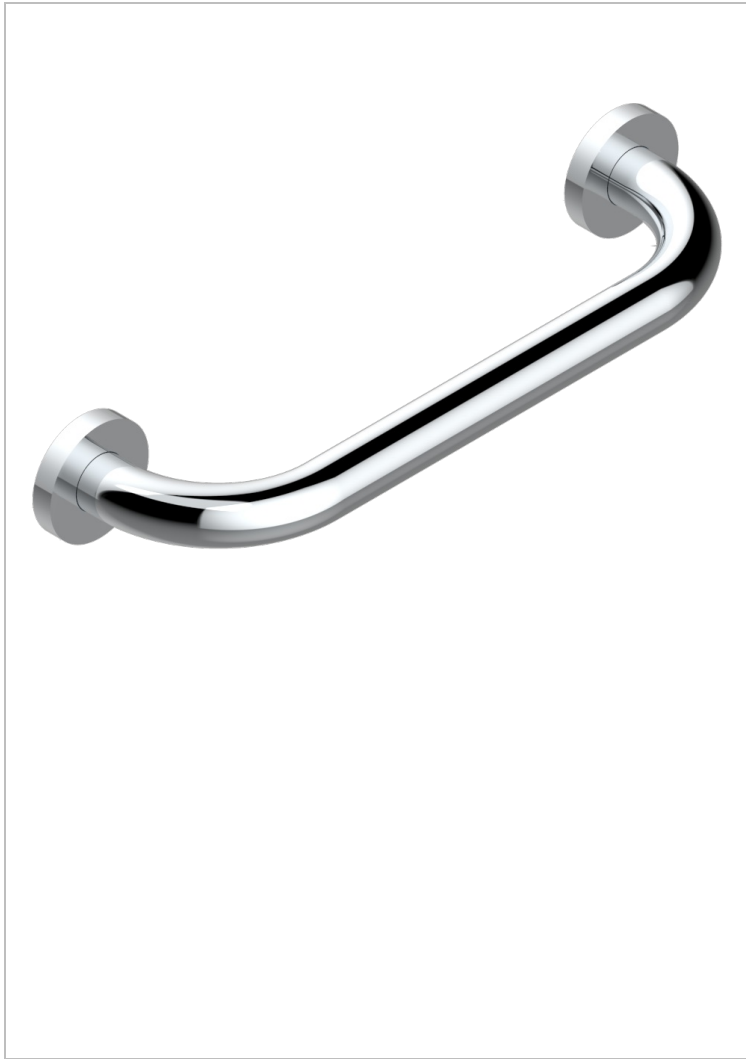

# BONDI WITH LEVER

G7G-528S

Bath hand grip, length: 300 mm

THG<sup>®</sup>  
PARIS

## CHARACTERISTIC

- Bondi with lever
- Bath hand grip, length: 300 mm

## AVAILABLE FINITIONS

Antique nickel - H28  
Black ceram - D30  
Blush PVD - H62  
Brass color PVD - H49  
Brown bronze color PVD - F33  
Gold color PVD - H52

Graphite PVD - H64  
Lacquered light bronze - D01  
Matt Umber PVD - H67  
Matt blush PVD - H60  
Matt brass color PVD - H50  
Matt brown bronze color PVD - F34