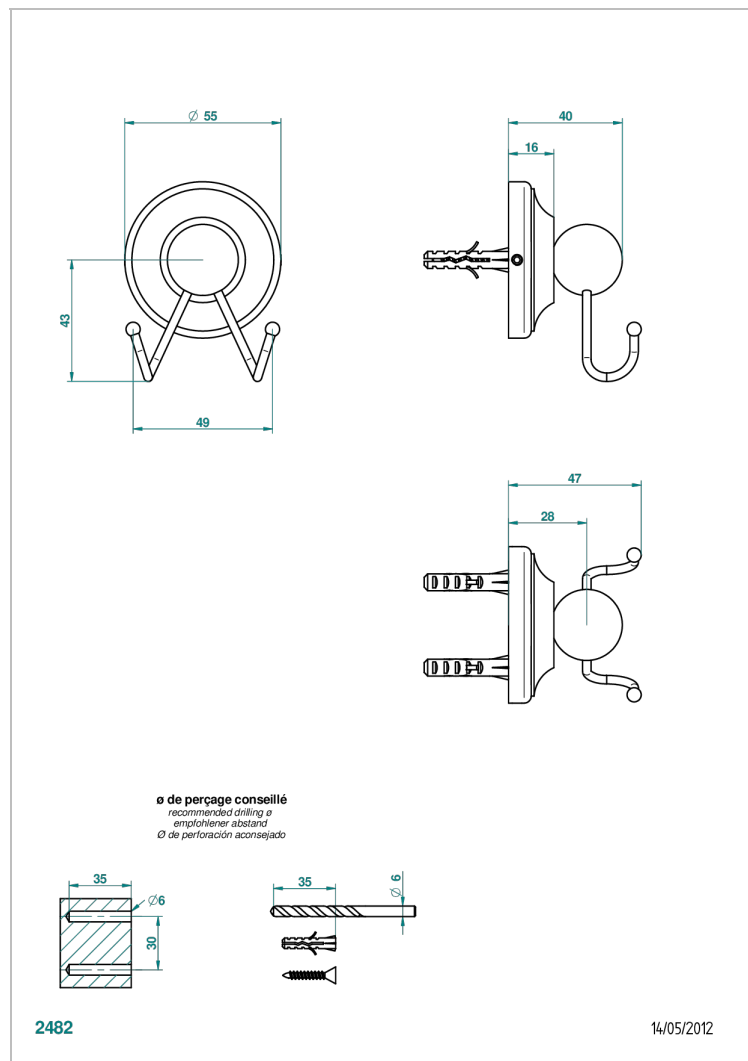

BROADWAY WITH WHITE PORCELAIN LEVER HANDLES

A04-512

Double flannel hook

14/05/2012

CHARACTERISTIC

- Broadway with white porcelain lever handles
- Double flannel hook

AVAILABLE FINITIONS

Black ceram - D30
Blush PVD - H62
Brass color PVD - H49
Brown bronze color PVD - F33
Chrome polished - A02
Chrome polished / gold polished - G02

Copper antique matt, coated - H07
Gold color PVD - H52
Gold mat - F07
Gold polished - F01
Graphite PVD - H64
Light coated bronze - D01

Matt Umber PVD - H67
Matt blush PVD - H60
Matt brass color PVD - H50
Matt brown bronze color PVD - F34
Matt chrome (American satin) - C02
Matt gold color PVD - H53

Matt graphite PVD - H65
Matt nickel (American satin) - C01
Matt nickel color PVD - H56
Natural smoked Brass - A13
Nickel antique / Sovereign - H28
Nickel color PVD - H55

Nickel polished - B01
Soft gold - F30
Soft matt gold - F31
Umber PVD - H66