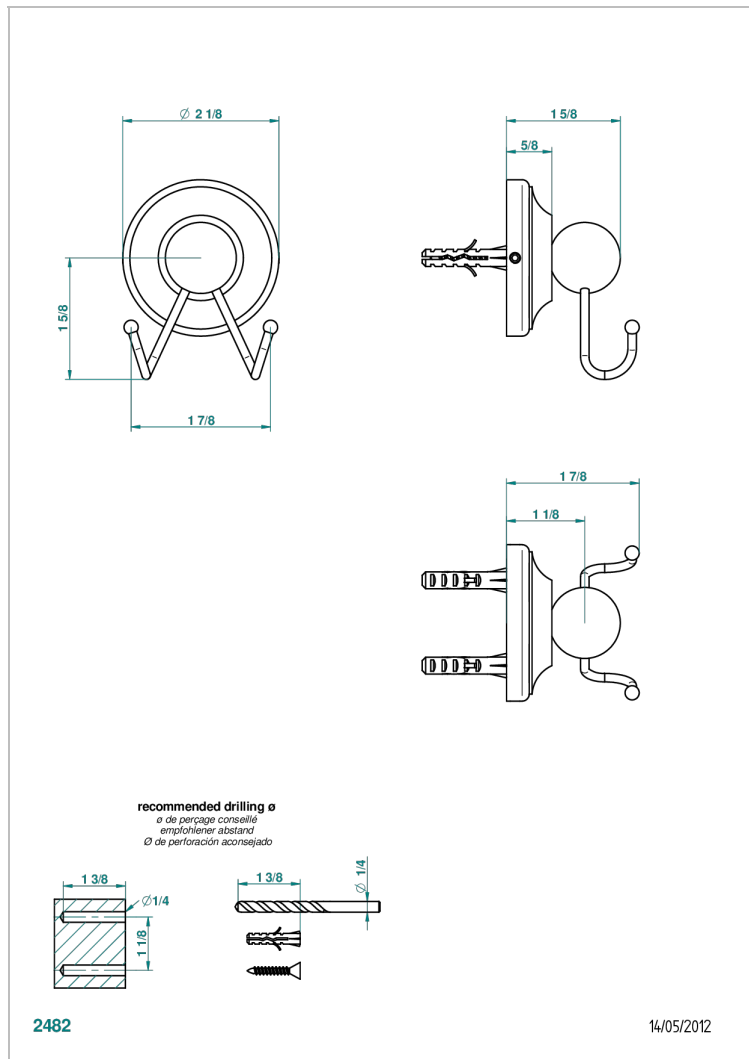

# BROADWAY WITH WHITE PORCELAIN LEVER HANDLES

A04-512

Double flannel hook

## CHARACTERISTIC

- Broadway with white porcelain lever handles
- Double flannel hook