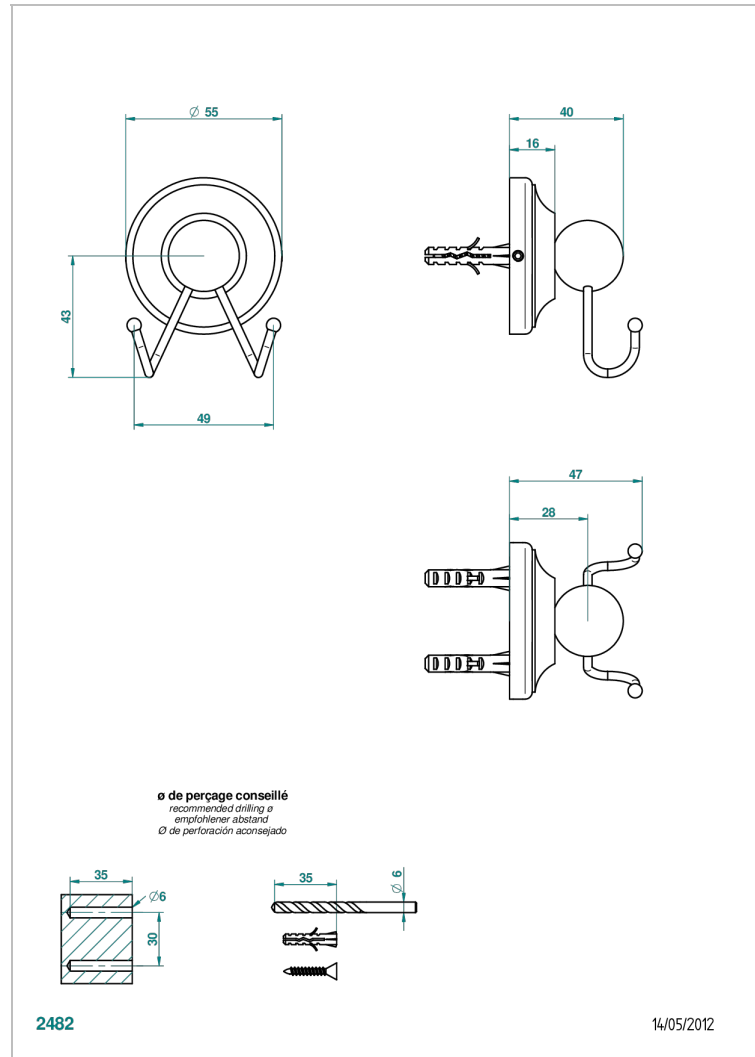

BROADWAY WITH LEVER

A04-512

Double hook

THG[®]
PARIS

CHARACTERISTIC

- Broadway with Lever
- Double hook

AVAILABLE FINITIONS

Antique nickel - H28
Black ceram - D30
Blush PVD - H62
Brass color PVD - H49
Brown bronze color PVD - F33
Gold color PVD - H52