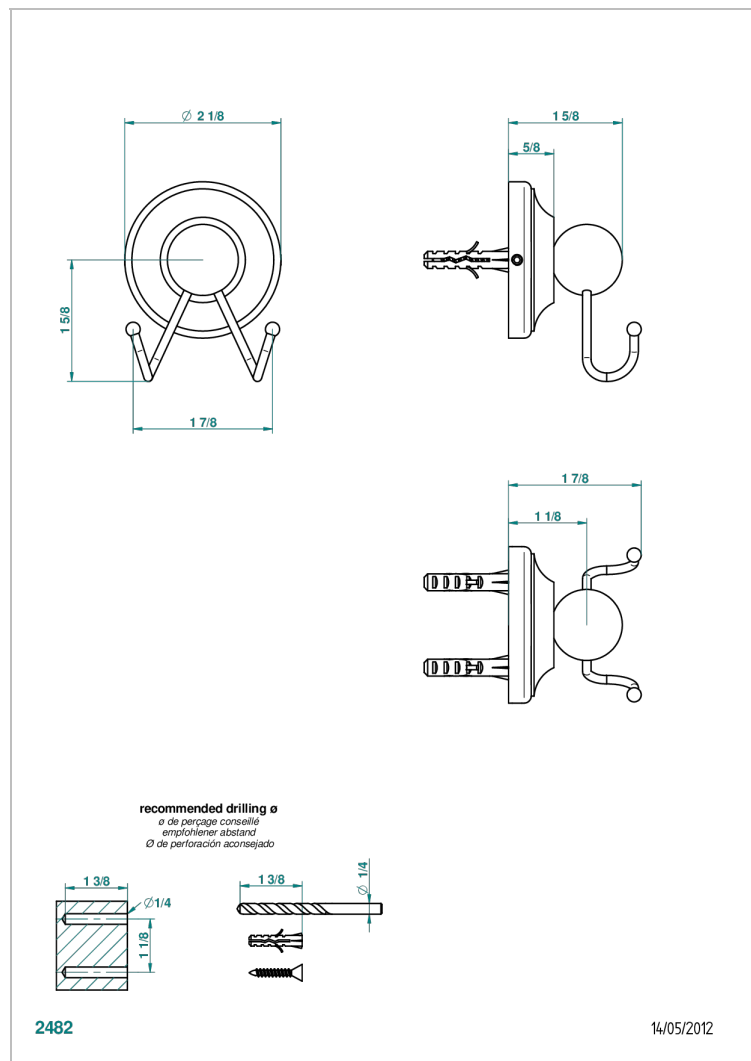

BROADWAY WITH LEVER

A04-512

Double hook

CHARACTERISTIC

- Broadway with Lever
- Double hook

AVAILABLE FINITIONS

Antique nickel - H28
Black ceram - D30
Blush PVD - H62
Brass color PVD - H49
Brown bronze color PVD - F33
Gold color PVD - H52